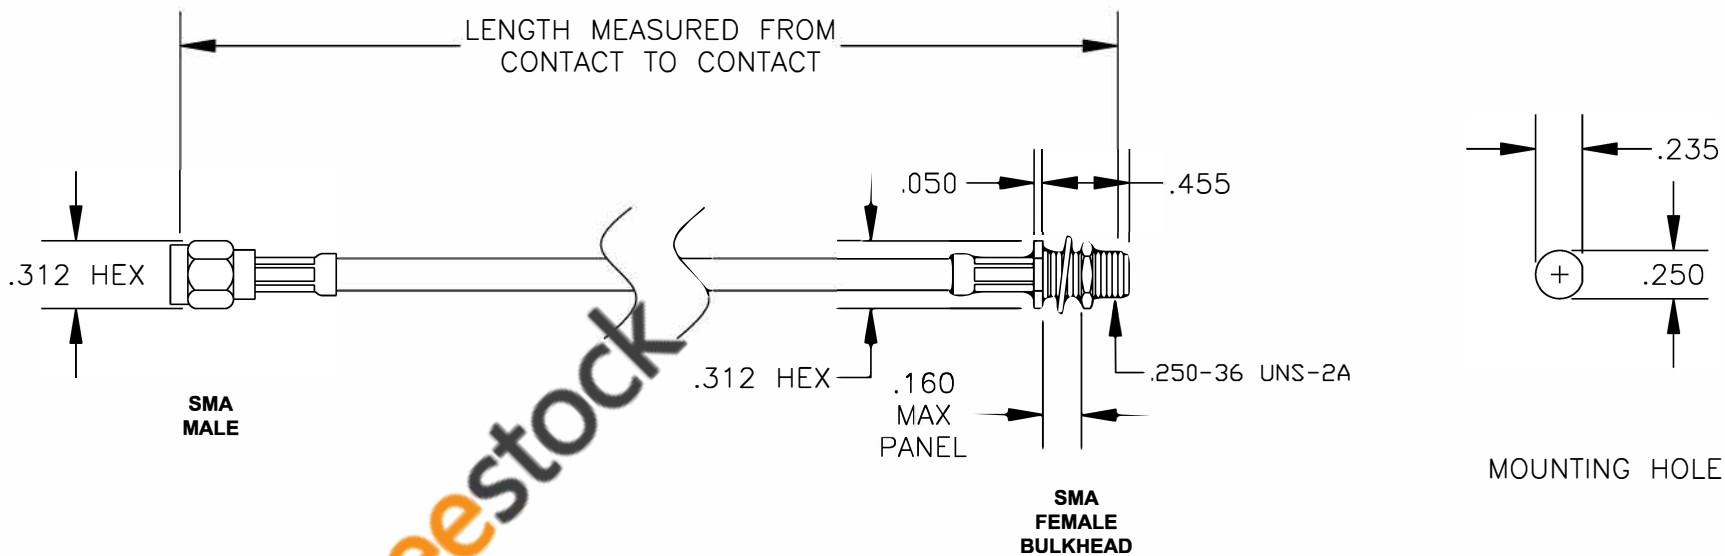

COMPONENTS	IMPEDANCE
SMA MALE	50 OHM
SMA FEMALE BULKHEAD	50 OHM

Standard Lengths	
-12	12"
-24	24"
-36	36"
-48	48"
-60	60"
-XXX	Custom Length in inches

ebeestock

**8TH FLOOR, BUILDING 1, YONGFU SCIENCE AND TECHNOLOGY CENTER INDUSTRIAL PARK, NANZHA DISTRICT 5, HUMEN, 523900, DONGGUAN, GUANGDONG, CHINA**  
 WEBSITE: [www.ebeestock.com](http://www.ebeestock.com)  
 EMAIL: [sales@ebeestock.com](mailto:sales@ebeestock.com)

<b>ET36024</b>		DES. CABLE ASSEMBLY, RG142B/U, SMA MALE TO SMA FEMALE BULKHEAD	
----------------	--	--	--

REV. A	FSCM NO. 53919	CAD FILE 021208	SCALE N/A	SIZE A 127
--------	----------------	-----------------	-----------	------------

- NOTES:**
1. UNLESS OTHERWISE SPECIFIED ALL DIMENSIONS ARE NOMINAL.
  2. ALL SPECIFICATIONS ARE SUBJECT TO CHANGE WITHOUT NOTICE AT ANY TIME.
  3. DIMENSIONS ARE IN INCHES.
  4. LENGTH TOLERANCE IS  $\pm 1.5\%$  OR  $\pm 3/8"$ , WHICHEVER IS GREATER.