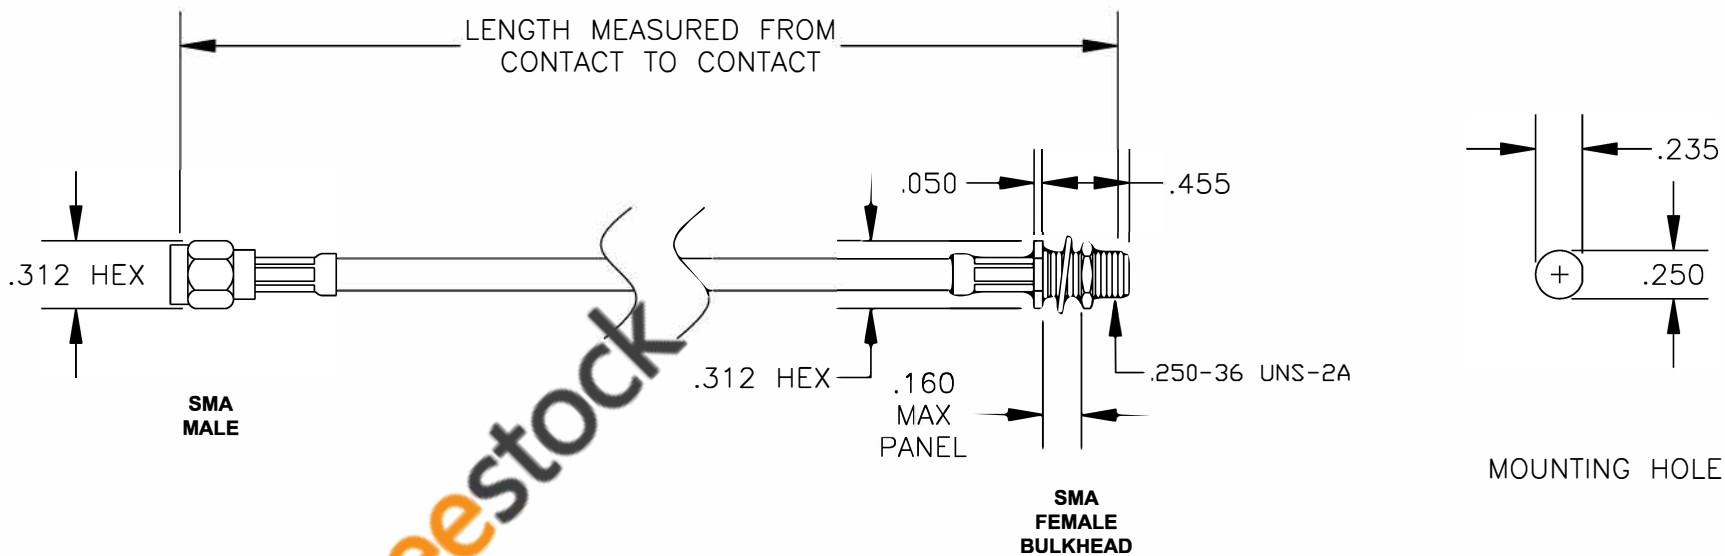

COMPONENTS	IMPEDANCE
SMA MALE	50 OHM
SMA FEMALE BULKHEAD	50 OHM

Standard Lengths	
-12	12"
-24	24"
-36	36"
-48	48"
-60	60"
-XXX	Custom Length in inches

ebeestock

8TH FLOOR, BUILDING 1, YONGFU SCIENCE AND TECHNOLOGY CENTER INDUSTRIAL PARK, NANZHA DISTRICT 5, HUMEN, 523900, DONGGUAN, GUANGDONG, CHINA
 WEBSITE: www.ebeestock.com
 EMAIL: sales@ebeestock.com

ET36025		DES. CABLE ASSEMBLY, RG142B/U, SMA MALE TO SMA FEMALE BULKHEAD	
----------------	--	--	--

REV. A	FSCM NO. 53919	CAD FILE 021208	SCALE N/A	SIZE A 127
--------	----------------	-----------------	-----------	------------

- NOTES:**
- UNLESS OTHERWISE SPECIFIED ALL DIMENSIONS ARE NOMINAL.
 - ALL SPECIFICATIONS ARE SUBJECT TO CHANGE WITHOUT NOTICE AT ANY TIME.
 - DIMENSIONS ARE IN INCHES.
 - LENGTH TOLERANCE IS $\pm 1.5\%$ OR $\pm 3/8"$, WHICHEVER IS GREATER.