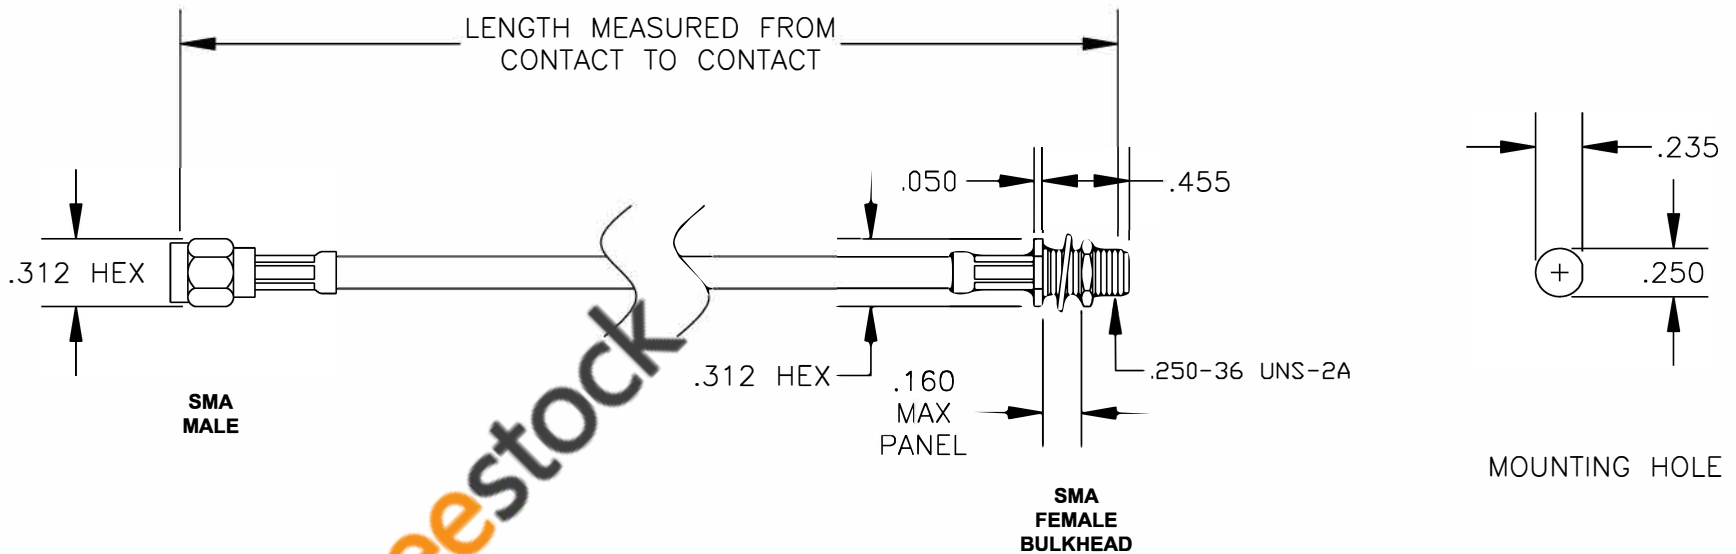

COMPONENTS	IMPEDANCE
SMA MALE	50 OHM
SMA FEMALE BULKHEAD	50 OHM

Standard Lengths	
-12	12"
-24	24"
-36	36"
-48	48"
-60	60"
-XXX	Custom Length in inches

ebeestock

8TH FLOOR, BUILDING 1, YONGFU SCIENCE AND TECHNOLOGY CENTER INDUSTRIAL PARK, NANZHA DISTRICT 5, HUMEN, 523900, DONGGUAN, GUANGDONG, CHINA
 WEBSITE: www.ebeestock.com
 EMAIL: sales@ebeestock.com

ET36026		DES. CABLE ASSEMBLY, RG142B/U, SMA MALE TO SMA FEMALE BULKHEAD	
REV. A	FSCM NO. 53919	CAD FILE 021208	SCALE N/A SIZE A 127

- NOTES:**
1. UNLESS OTHERWISE SPECIFIED ALL DIMENSIONS ARE NOMINAL.
 2. ALL SPECIFICATIONS ARE SUBJECT TO CHANGE WITHOUT NOTICE AT ANY TIME.
 3. DIMENSIONS ARE IN INCHES.
 4. LENGTH TOLERANCE IS $\pm 1.5\%$ OR $\pm 3/8"$, WHICHEVER IS GREATER.