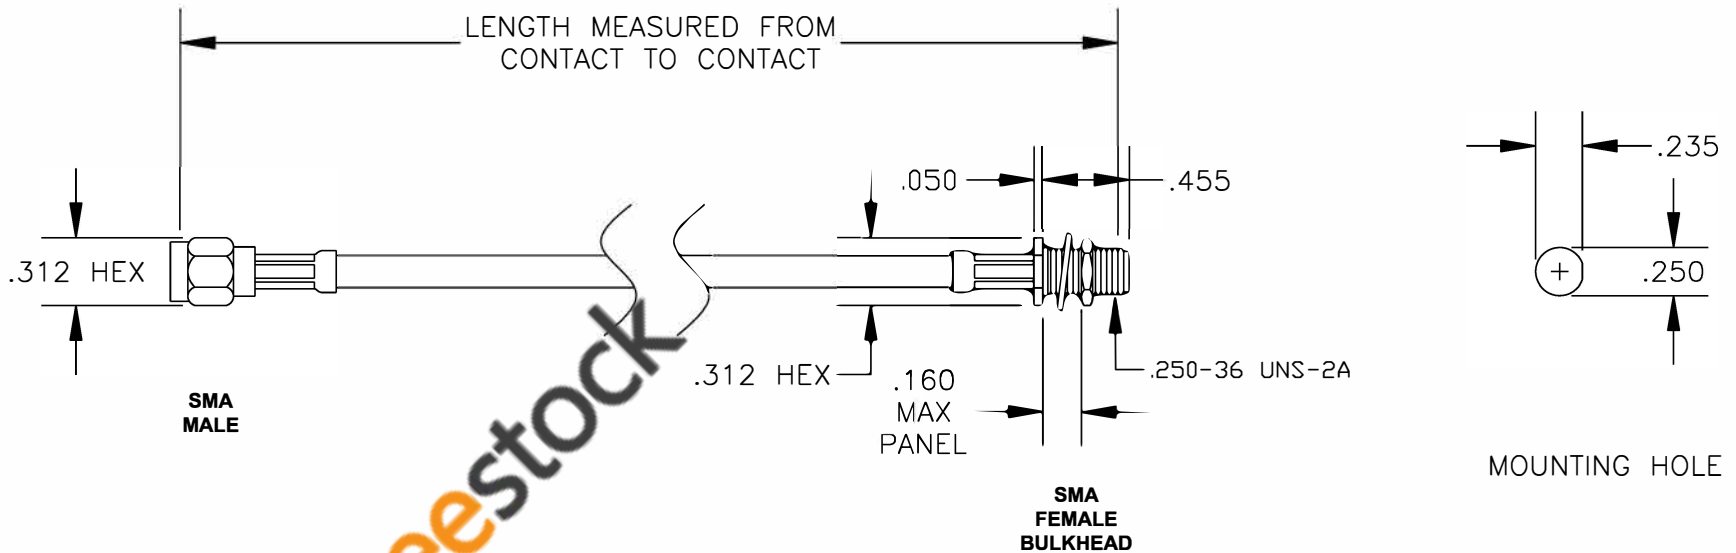

COMPONENTS	IMPEDANCE
SMA MALE	50 OHM
SMA FEMALE BULKHEAD	50 OHM

Standard Lengths	
-12	12"
-24	24"
-36	36"
-48	48"
-60	60"
-XXX	Custom Length in inches

ebeestock

**8TH FLOOR, BUILDING 1, YONGFU SCIENCE AND TECHNOLOGY CENTER INDUSTRIAL PARK, NANZHA DISTRICT 5, HUMEN, 523900, DONGGUAN, GUANGDONG, CHINA**  
 WEBSITE: [www.ebeestock.com](http://www.ebeestock.com)  
 EMAIL: [sales@ebeestock.com](mailto:sales@ebeestock.com)

<b>ET36027</b>		DES. CABLE ASSEMBLY, RG142B/U, SMA MALE TO SMA FEMALE BULKHEAD	
REV. A	FSCM NO. 53919	CAD FILE 021208	SCALE N/A SIZE A 127

- NOTES:
- UNLESS OTHERWISE SPECIFIED ALL DIMENSIONS ARE NOMINAL.
  - ALL SPECIFICATIONS ARE SUBJECT TO CHANGE WITHOUT NOTICE AT ANY TIME.
  - DIMENSIONS ARE IN INCHES.
  - LENGTH TOLERANCE IS  $\pm 1.5\%$  OR  $\pm 3/8"$ , WHICHEVER IS GREATER.