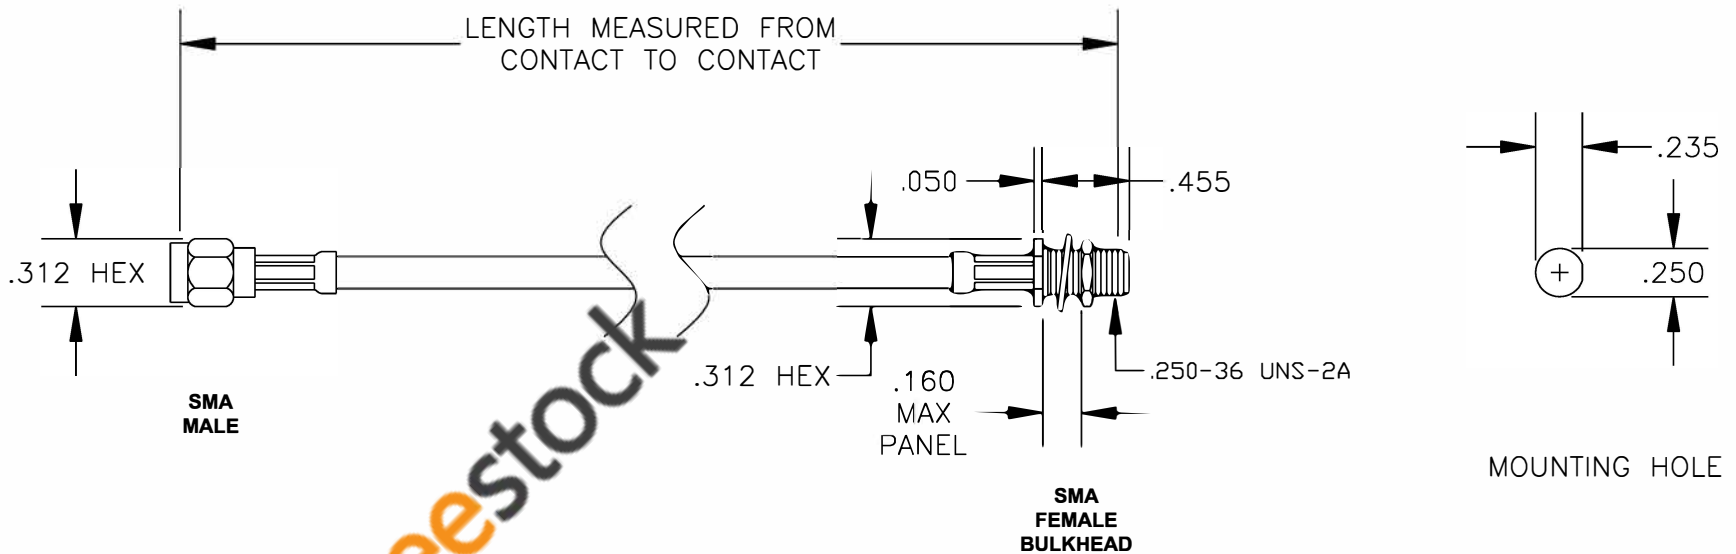

COMPONENTS	IMPEDANCE
SMA MALE	50 OHM
SMA FEMALE BULKHEAD	50 OHM

Standard Lengths	
-12	12"
-24	24"
-36	36"
-48	48"
-60	60"
-XXX	Custom Length in inches

ebeestock

8TH FLOOR, BUILDING 1, YONGFU SCIENCE AND TECHNOLOGY CENTER INDUSTRIAL PARK, NANZHA DISTRICT 5, HUMEN, 523900, DONGGUAN, GUANGDONG, CHINA
 WEBSITE: www.ebeestock.com
 EMAIL: sales@ebeestock.com

ET36028		DES. CABLE ASSEMBLY, RG142B/U, SMA MALE TO SMA FEMALE BULKHEAD	
REV. A	FSCM NO. 53919	CAD FILE 021208	SCALE N/A SIZE A 127

- NOTES:**
1. UNLESS OTHERWISE SPECIFIED ALL DIMENSIONS ARE NOMINAL.
 2. ALL SPECIFICATIONS ARE SUBJECT TO CHANGE WITHOUT NOTICE AT ANY TIME.
 3. DIMENSIONS ARE IN INCHES.
 4. LENGTH TOLERANCE IS $\pm 1.5\%$ OR $\pm 3/8"$, WHICHEVER IS GREATER.