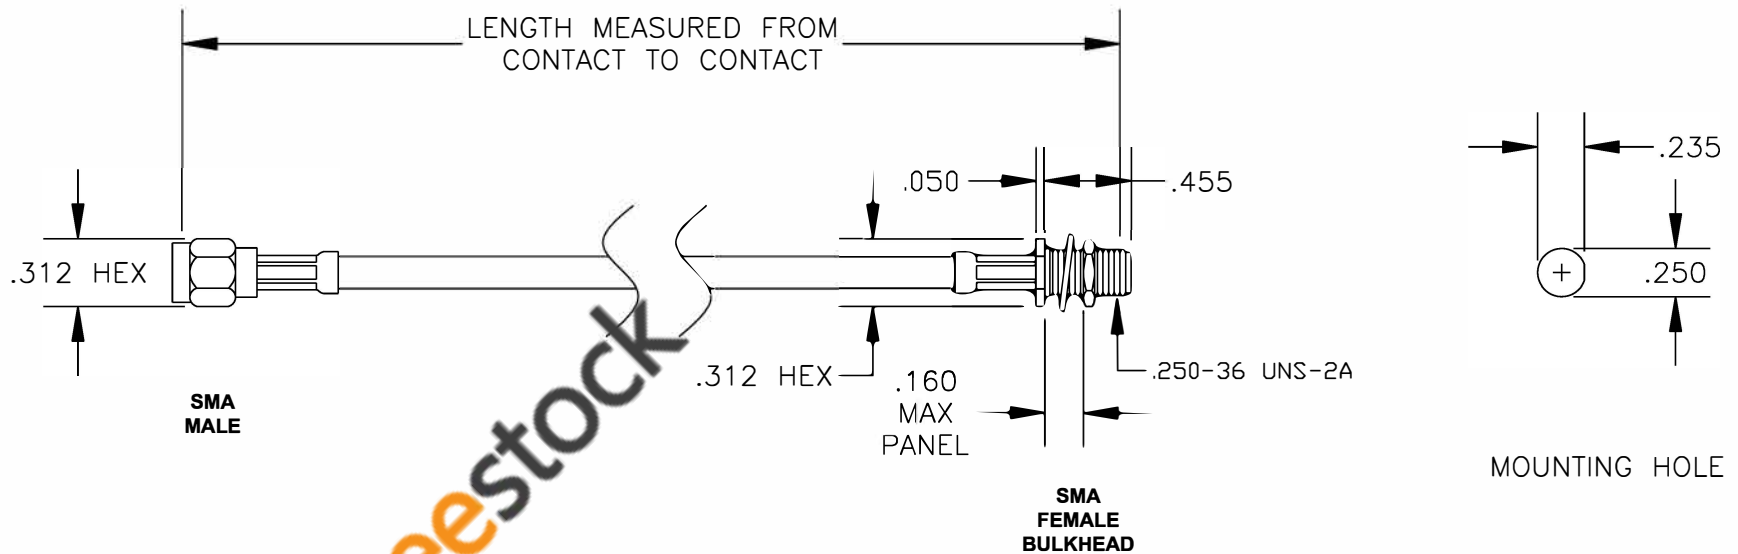

COMPONENTS	IMPEDANCE
SMA MALE	50 OHM
SMA FEMALE BULKHEAD	50 OHM

Standard Lengths	
-12	12"
-24	24"
-36	36"
-48	48"
-60	60"
-XXX	Custom Length in inches

ebeestock

8TH FLOOR, BUILDING 1, YONGFU SCIENCE AND TECHNOLOGY CENTER INDUSTRIAL PARK, NANZHA DISTRICT 5, HUMEN, 523900, DONGGUAN, GUANGDONG, CHINA

WEBSITE: [www.ebeestock.com](http://www.ebeestock.com)  
EMAIL: [sales@ebeestock.com](mailto:sales@ebeestock.com)

RoHS Compliance Certified

<b>ET36029</b>		DES. CABLE ASSEMBLY, RG142B/U, SMA MALE TO SMA FEMALE BULKHEAD (LEAD FREE)	
REV. A	FSCM NO. 53919	CAD FILE 021208	SCALE N/A SIZE A 127

- NOTES:
1. UNLESS OTHERWISE SPECIFIED ALL DIMENSIONS ARE NOMINAL.
  2. ALL SPECIFICATIONS ARE SUBJECT TO CHANGE WITHOUT NOTICE AT ANY TIME.
  3. DIMENSIONS ARE IN INCHES.
  4. LENGTH TOLERANCE IS  $\pm 1.5\%$  OR  $\pm 3/8"$ , WHICHEVER IS GREATER.