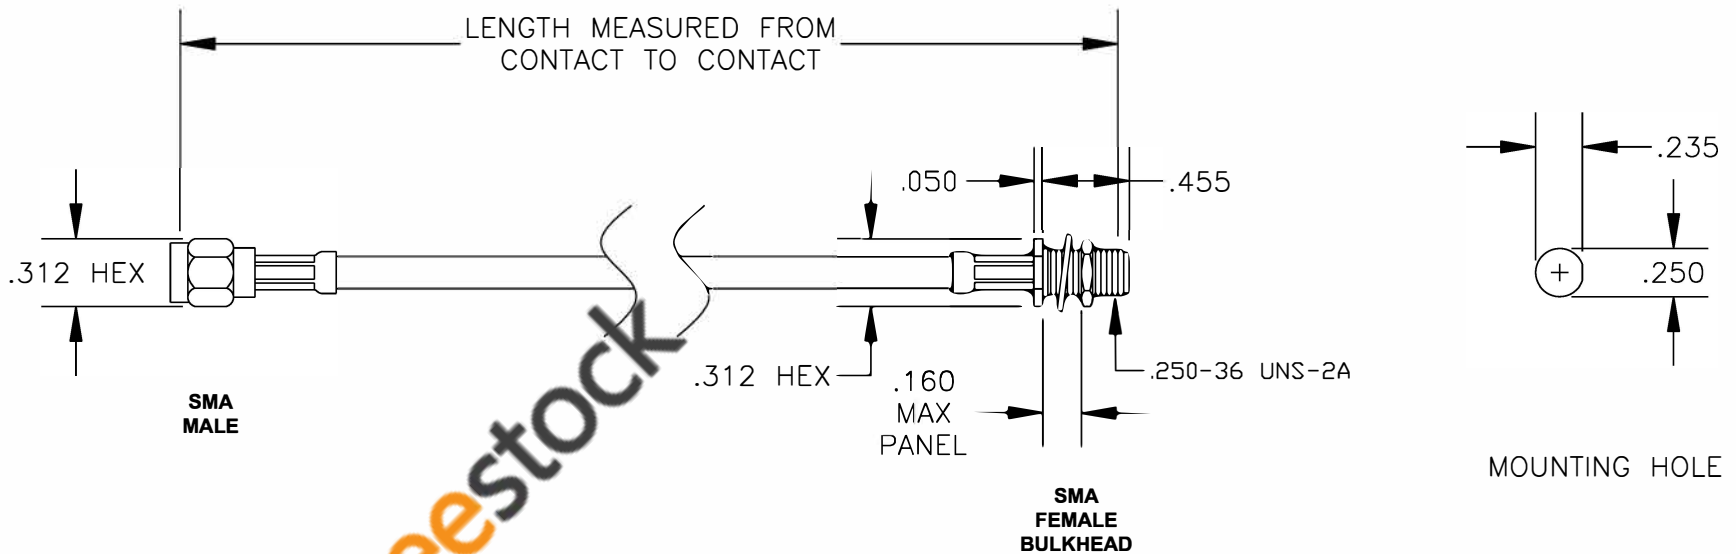

COMPONENTS	IMPEDANCE
SMA MALE	50 OHM
SMA FEMALE BULKHEAD	50 OHM

Standard Lengths	
-12	12"
-24	24"
-36	36"
-48	48"
-60	60"
-XXX	Custom Length in inches

ebeestock

 8TH FLOOR, BUILDING 1, YONGFU SCIENCE AND TECHNOLOGY CENTER INDUSTRIAL PARK, NANZHA DISTRICT 5, HUMEN, 523900, DONGGUAN, GUANGDONG, CHINA
 WEBSITE: www.ebeestock.com
 EMAIL: sales@ebeestock.com

RoHS Compliance Certified

ET36030		DES. CABLE ASSEMBLY, RG142B/U, SMA MALE TO SMA FEMALE BULKHEAD (LEAD FREE)	
REV. A	FSCM NO. 53919	CAD FILE 021208	SCALE N/A SIZE A 127

- NOTES:
1. UNLESS OTHERWISE SPECIFIED ALL DIMENSIONS ARE NOMINAL.
 2. ALL SPECIFICATIONS ARE SUBJECT TO CHANGE WITHOUT NOTICE AT ANY TIME.
 3. DIMENSIONS ARE IN INCHES.
 4. LENGTH TOLERANCE IS $\pm 1.5\%$ OR $\pm 3/8"$, WHICHEVER IS GREATER.