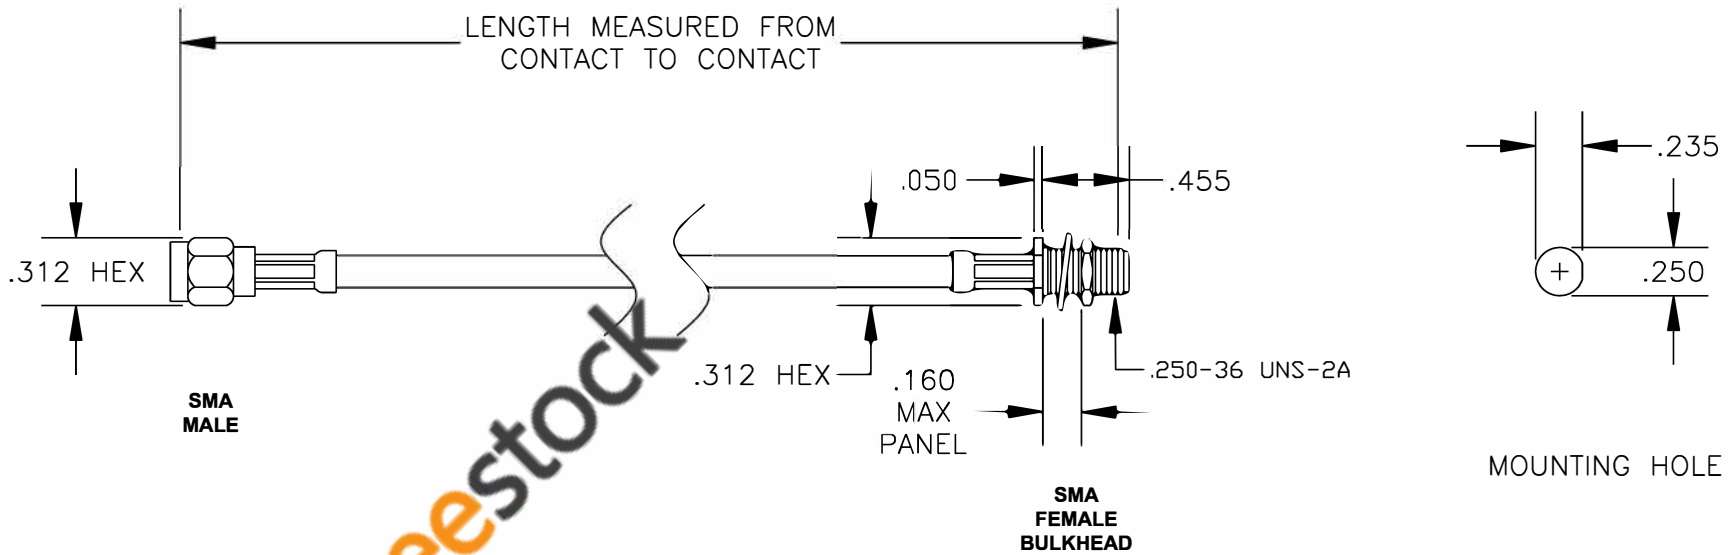

COMPONENTS	IMPEDANCE
SMA MALE	50 OHM
SMA FEMALE BULKHEAD	50 OHM

Standard Lengths	
-12	12"
-24	24"
-36	36"
-48	48"
-60	60"
-XXX	Custom Length in inches

ebeestock

RoHS
Compliance
Certified

8TH FLOOR, BUILDING 1, YONGFU SCIENCE AND TECHNOLOGY CENTER INDUSTRIAL PARK, NANZHA DISTRICT 5, HUMEN, 523900, DONGGUAN, GUANGDONG, CHINA
 WEBSITE: www.ebeestock.com
 EMAIL: sales@ebeestock.com

ET36031		DES. CABLE ASSEMBLY, RG142B/U, SMA MALE TO SMA FEMALE BULKHEAD (LEAD FREE)	
----------------	--	--	--

REV. A	FSCM NO. 53919	CAD FILE 021208	SCALE N/A	SIZE A 127
--------	----------------	-----------------	-----------	------------

- NOTES:
1. UNLESS OTHERWISE SPECIFIED ALL DIMENSIONS ARE NOMINAL.
 2. ALL SPECIFICATIONS ARE SUBJECT TO CHANGE WITHOUT NOTICE AT ANY TIME.
 3. DIMENSIONS ARE IN INCHES.
 4. LENGTH TOLERANCE IS $\pm 1.5\%$ OR $\pm 3/8"$, WHICHEVER IS GREATER.