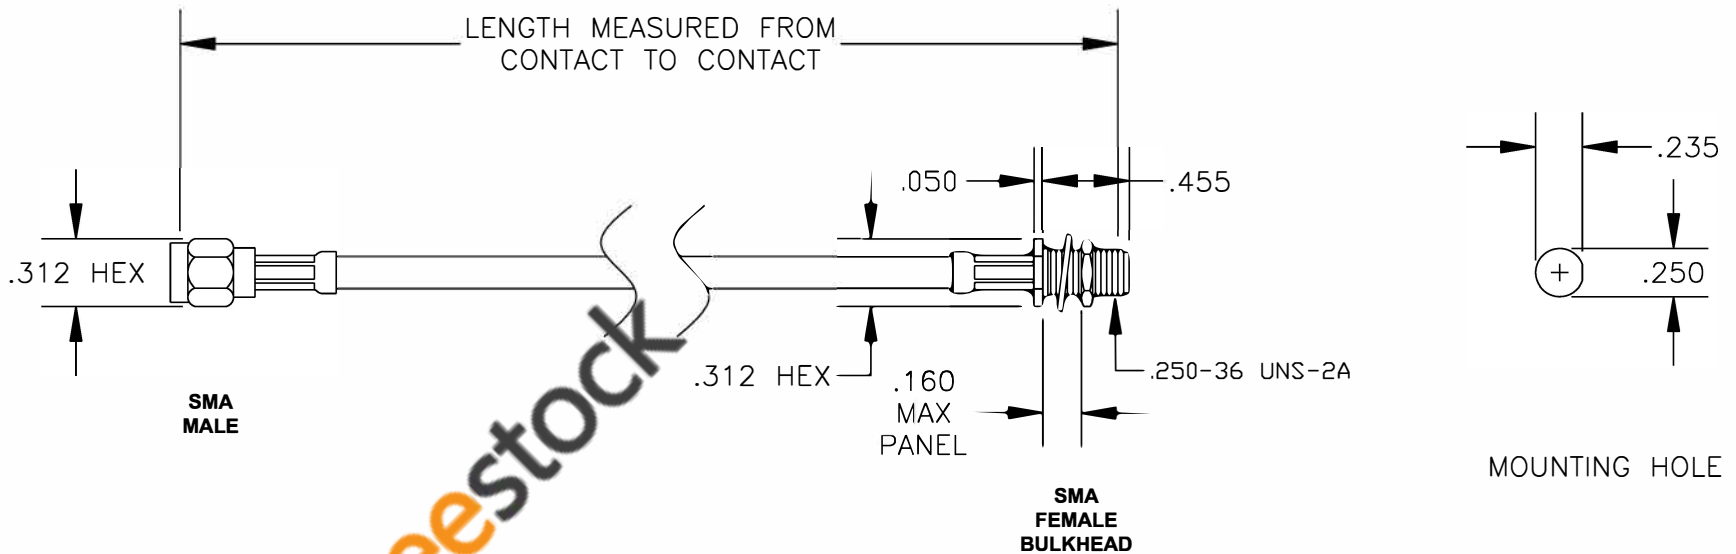

COMPONENTS	IMPEDANCE
SMA MALE	50 OHM
SMA FEMALE BULKHEAD	50 OHM

Standard Lengths	
-12	12"
-24	24"
-36	36"
-48	48"
-60	60"
-XXX	Custom Length in inches

ebeestock

RoHS  
Compliance  
Certified

8TH FLOOR, BUILDING 1, YONGFU SCIENCE AND TECHNOLOGY CENTER INDUSTRIAL PARK, NANZHA DISTRICT 5, HUMEN, 523900, DONGGUAN, GUANGDONG, CHINA

**ebeestock**

WEBSITE: [www.ebeestock.com](http://www.ebeestock.com)  
EMAIL: [sales@ebeestock.com](mailto:sales@ebeestock.com)

<b>ET36032</b>		DES. CABLE ASSEMBLY, RG142B/U, SMA MALE TO SMA FEMALE BULKHEAD (LEAD FREE)	
----------------	--	--	--

REV. A	FSCM NO. 53919	CAD FILE 021208	SCALE N/A	SIZE A 127
--------	----------------	-----------------	-----------	------------

- NOTES:
1. UNLESS OTHERWISE SPECIFIED ALL DIMENSIONS ARE NOMINAL.
  2. ALL SPECIFICATIONS ARE SUBJECT TO CHANGE WITHOUT NOTICE AT ANY TIME.
  3. DIMENSIONS ARE IN INCHES.
  4. LENGTH TOLERANCE IS  $\pm 1.5\%$  OR  $\pm 3/8"$ , WHICHEVER IS GREATER.