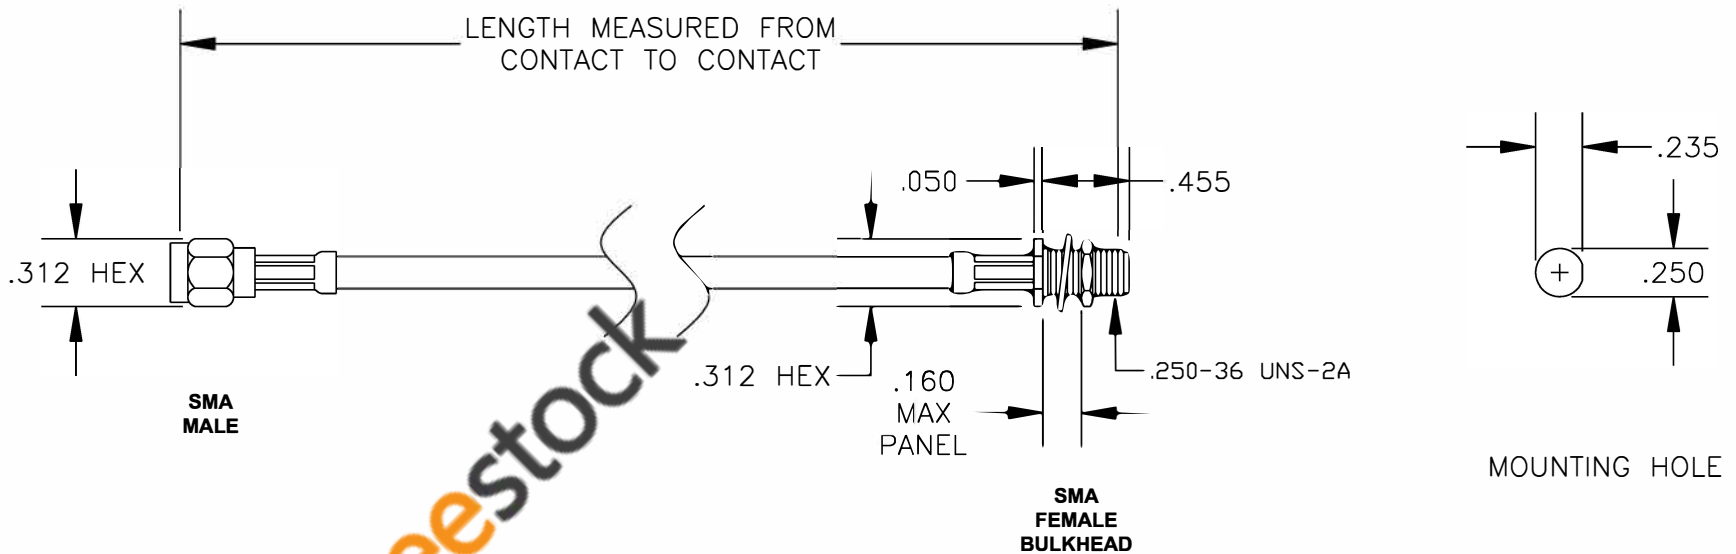

COMPONENTS	IMPEDANCE
SMA MALE	50 OHM
SMA FEMALE BULKHEAD	50 OHM

Standard Lengths	
-12	12"
-24	24"
-36	36"
-48	48"
-60	60"
-XXX	Custom Length in inches

ebeestock

8TH FLOOR, BUILDING 1, YONGFU SCIENCE AND TECHNOLOGY CENTER INDUSTRIAL PARK, NANZHA DISTRICT 5, HUMEN, 523900, DONGGUAN, GUANGDONG, CHINA
 WEBSITE: www.ebeestock.com
 EMAIL: sales@ebeestock.com

RoHS Compliance Certified

ET36033		DES. CABLE ASSEMBLY, RG142B/U, SMA MALE TO SMA FEMALE BULKHEAD (LEAD FREE)	
REV. A	FSCM NO. 53919	CAD FILE 021208	SCALE N/A SIZE A 127

- NOTES:**
1. UNLESS OTHERWISE SPECIFIED ALL DIMENSIONS ARE NOMINAL.
 2. ALL SPECIFICATIONS ARE SUBJECT TO CHANGE WITHOUT NOTICE AT ANY TIME.
 3. DIMENSIONS ARE IN INCHES.
 4. LENGTH TOLERANCE IS $\pm 1.5\%$ OR $\pm 3/8"$, WHICHEVER IS GREATER.