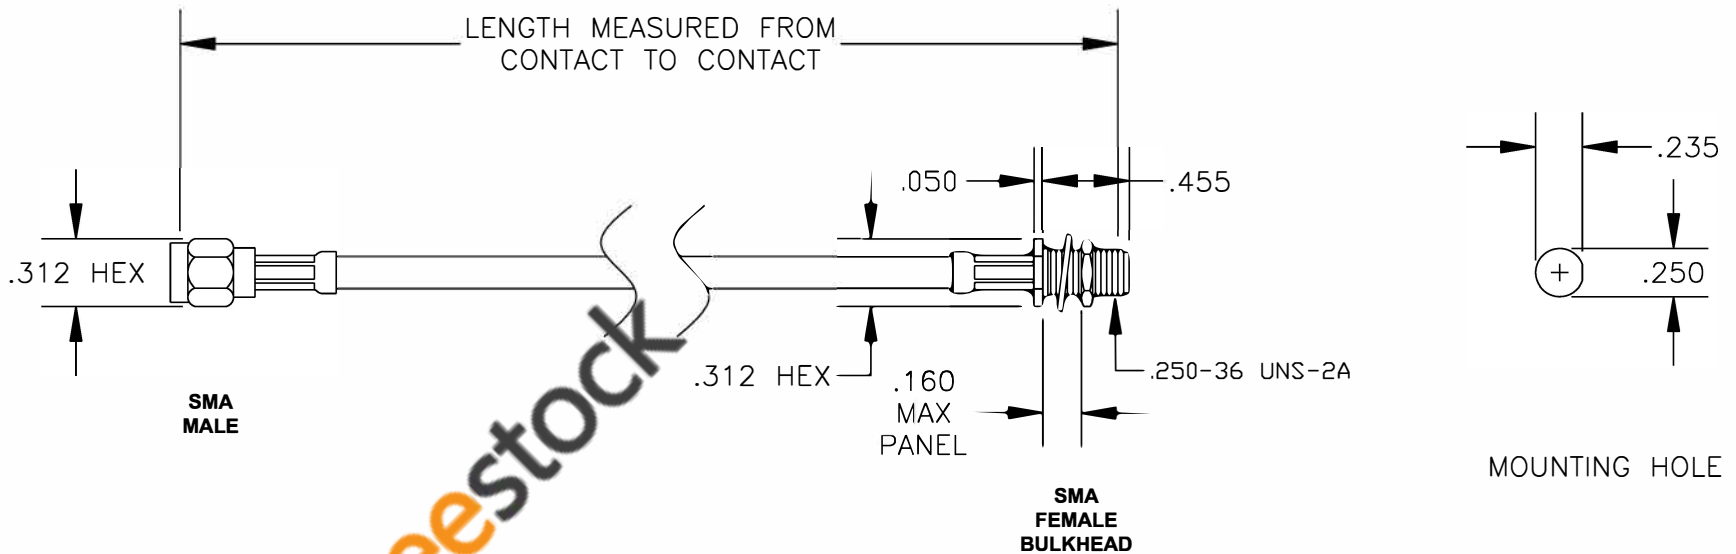

COMPONENTS	IMPEDANCE
SMA MALE	50 OHM
SMA FEMALE BULKHEAD	50 OHM

Standard Lengths	
-12	12"
-24	24"
-36	36"
-48	48"
-60	60"
-XXX	Custom Length in inches

ebeestock

8TH FLOOR, BUILDING 1, YONGFU SCIENCE AND TECHNOLOGY CENTER INDUSTRIAL PARK, NANZHA DISTRICT 5, HUMEN, 523900, DONGGUAN, GUANGDONG, CHINA
 WEBSITE: www.ebeestock.com
 EMAIL: sales@ebeestock.com

ET36034 DES. CABLE ASSEMBLY, RG142B/U, SMA MALE TO SMA FEMALE BULKHEAD (LEAD FREE)

REV. A	FSCM NO. 53919	CAD FILE 021208	SCALE N/A	SIZE A 127
--------	----------------	-----------------	-----------	------------

- NOTES:
1. UNLESS OTHERWISE SPECIFIED ALL DIMENSIONS ARE NOMINAL.
 2. ALL SPECIFICATIONS ARE SUBJECT TO CHANGE WITHOUT NOTICE AT ANY TIME.
 3. DIMENSIONS ARE IN INCHES.
 4. LENGTH TOLERANCE IS $\pm 1.5\%$ OR $\pm 3/8"$, WHICHEVER IS GREATER.