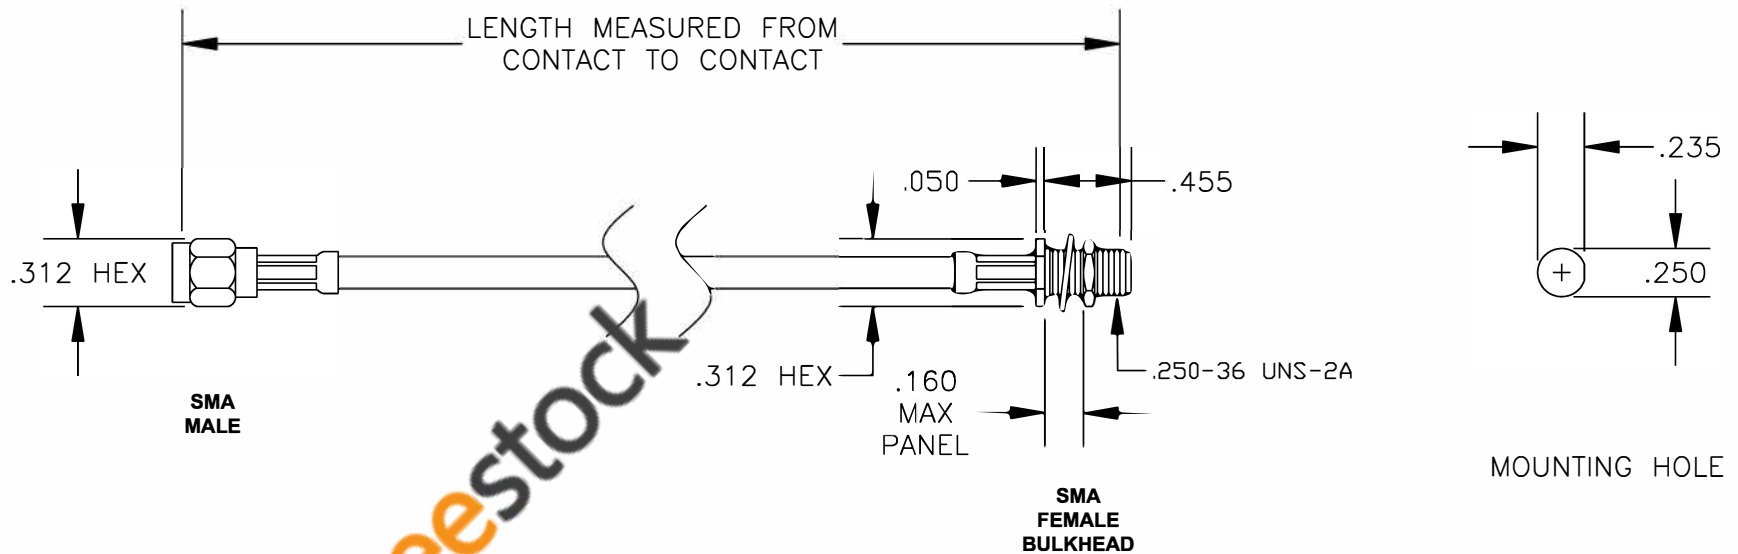

COMPONENTS	IMPEDANCE
SMA MALE	50 OHM
SMA FEMALE BULKHEAD	50 OHM

Standard Lengths	
-12	12"
-24	24"
-36	36"
-48	48"
-60	60"
-XXX	Custom Length in inches

ebeestock

RoHS
Compliance
Certified

8TH FLOOR, BUILDING 1, YONGFU SCIENCE AND TECHNOLOGY CENTER INDUSTRIAL PARK, NANZHA DISTRICT 5, HUMEN, 523900, DONGGUAN, GUANGDONG, CHINA
 WEBSITE: www.ebeestock.com
 EMAIL: sales@ebeestock.com

ET36035		DES. CABLE ASSEMBLY, RG142B/U, SMA MALE TO SMA FEMALE BULKHEAD (LEAD FREE)	
REV. A	FSCM NO. 53919	CAD FILE 021208	SCALE N/A SIZE A 127

- NOTES:
1. UNLESS OTHERWISE SPECIFIED ALL DIMENSIONS ARE NOMINAL.
 2. ALL SPECIFICATIONS ARE SUBJECT TO CHANGE WITHOUT NOTICE AT ANY TIME.
 3. DIMENSIONS ARE IN INCHES.
 4. LENGTH TOLERANCE IS $\pm 1.5\%$ OR $\pm 3/8"$, WHICHEVER IS GREATER.