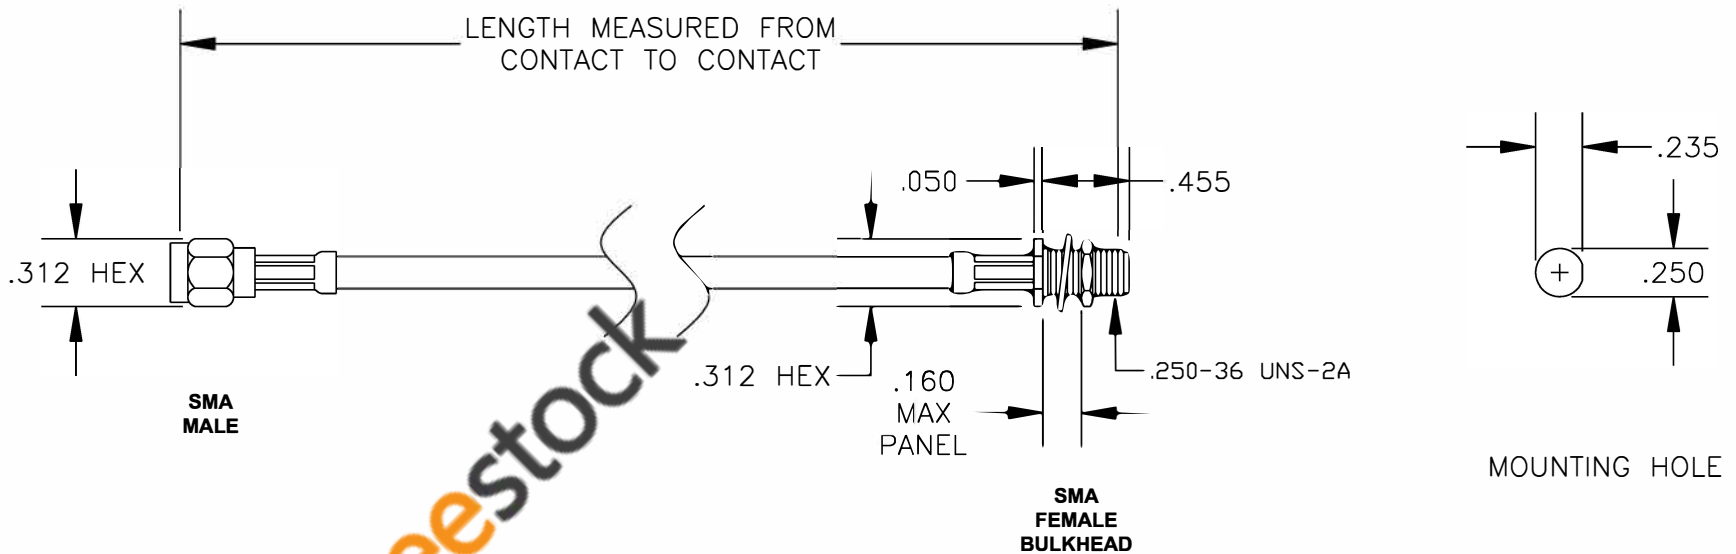

COMPONENTS	IMPEDANCE
SMA MALE	50 OHM
SMA FEMALE BULKHEAD	50 OHM

Standard Lengths	
-12	12"
-24	24"
-36	36"
-48	48"
-60	60"
-XXX	Custom Length in inches

ebeeestock

 8TH FLOOR, BUILDING 1, YONGFU SCIENCE AND TECHNOLOGY CENTER INDUSTRIAL PARK, NANZHA DISTRICT 5, HUMEN, 523900, DONGGUAN, GUANGDONG, CHINA
 WEBSITE: www.ebeeestock.com
 EMAIL: sales@ebeeestock.com

RoHS Compliance Certified

ET36036		DES. CABLE ASSEMBLY, RG142B/U, SMA MALE TO SMA FEMALE BULKHEAD (LEAD FREE)	
REV. A	FSCM NO. 53919	CAD FILE 021208	SCALE N/A SIZE A 127

- NOTES:
1. UNLESS OTHERWISE SPECIFIED ALL DIMENSIONS ARE NOMINAL.
 2. ALL SPECIFICATIONS ARE SUBJECT TO CHANGE WITHOUT NOTICE AT ANY TIME.
 3. DIMENSIONS ARE IN INCHES.
 4. LENGTH TOLERANCE IS $\pm 1.5\%$ OR $\pm 3/8"$, WHICHEVER IS GREATER.