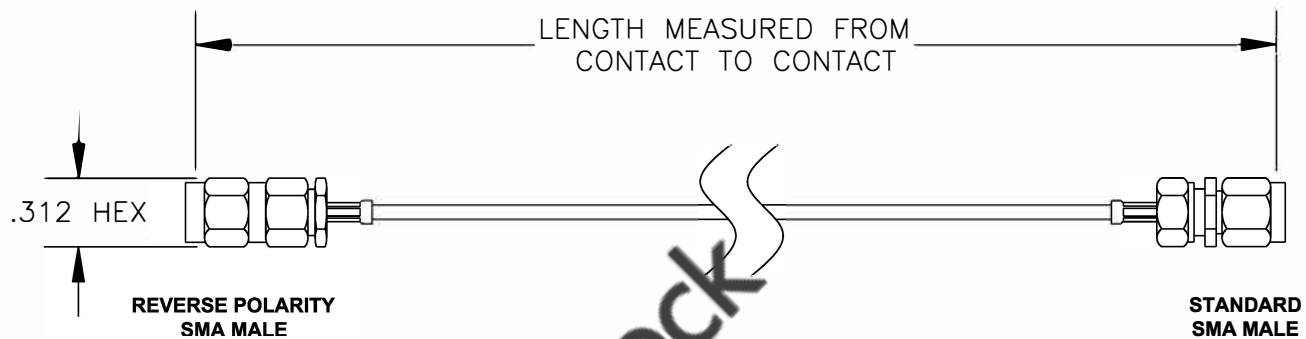

COMPONENTS	IMPEDANCE
REVERSE POLARITY SMA MALE	50 OHM
STANDARD SMA MALE	50 OHM

Standard Lengths	
-12	12"
-24	24"
-36	36"
-48	48"
-60	60"
-XXX	Custom Length in inches

8TH FLOOR, BUILDING 1, YONGFU SCIENCE AND TECHNOLOGY CENTER INDUSTRIAL PARK, NANZHA DISTRICT 5, HUMEN, 523900, DONGGUAN, GUANGDONG, CHINA
 WEBSITE: www.ebeestock.com
 EMAIL: sales@ebeestock.com

ET37097		DES. CABLE ASSEMBLY, RG178B/U, REVERSE POLARITY SMA MALE TO STANDARD SMA MALE		
----------------	--	---	--	--

REV. A	FSCM NO. 53919	CAD FILE 020608	SCALE N/A	SIZE A 147
--------	-----------------------	-----------------	-----------	------------

- NOTES:**
- UNLESS OTHERWISE SPECIFIED ALL DIMENSIONS ARE NOMINAL.
 - ALL SPECIFICATIONS ARE SUBJECT TO CHANGE WITHOUT NOTICE AT ANY TIME.
 - DIMENSIONS ARE IN INCHES.
 - LENGTH TOLERANCE IS $\pm 1.5\%$ OR $\pm 3/8"$, WHICHEVER IS GREATER.