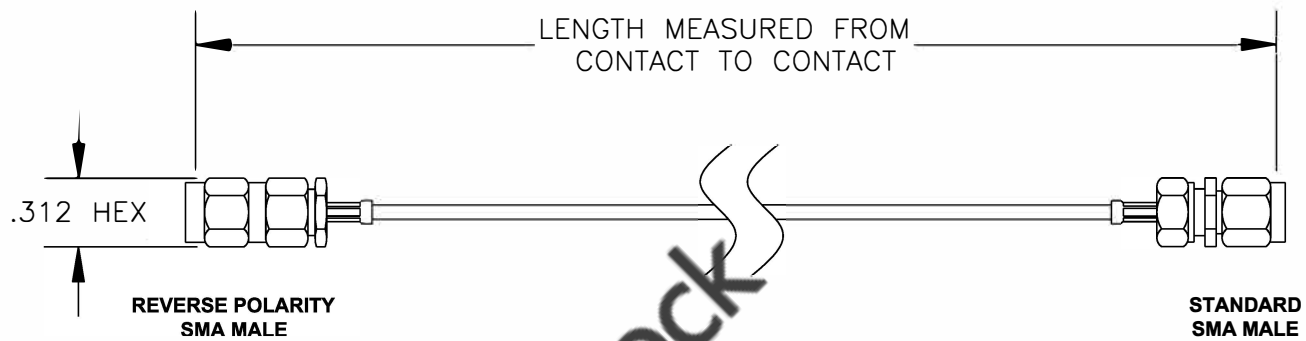

COMPONENTS	IMPEDANCE
REVERSE POLARITY SMA MALE	50 OHM
STANDARD SMA MALE	50 OHM

Standard Lengths	
-12	12"
-24	24"
-36	36"
-48	48"
-60	60"
-XXX	Custom Length in inches

8TH FLOOR, BUILDING 1, YONGFU SCIENCE AND TECHNOLOGY CENTER INDUSTRIAL PARK, NANZHA DISTRICT 5, HUMEN, 523900, DONGGUAN, GUANGDONG, CHINA
 WEBSITE: www.ebeestock.com
 EMAIL: sales@ebeestock.com

ET37098		DES. CABLE ASSEMBLY, RG178B/U, REVERSE POLARITY SMA MALE TO STANDARD SMA MALE		
----------------	--	---	--	--

REV. A	FSCM NO. 53919	CAD FILE 020608	SCALE N/A	SIZE A 147
--------	-----------------------	-----------------	-----------	------------

- NOTES:**
- UNLESS OTHERWISE SPECIFIED ALL DIMENSIONS ARE NOMINAL.
 - ALL SPECIFICATIONS ARE SUBJECT TO CHANGE WITHOUT NOTICE AT ANY TIME.
 - DIMENSIONS ARE IN INCHES.
 - LENGTH TOLERANCE IS $\pm 1.5\%$ OR $\pm 3/8"$, WHICHEVER IS GREATER.