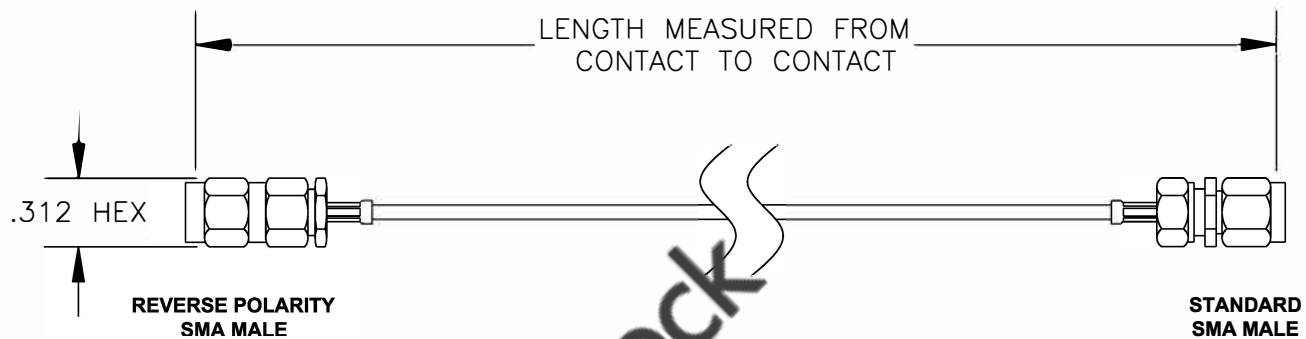

COMPONENTS	IMPEDANCE
REVERSE POLARITY SMA MALE	50 OHM
STANDARD SMA MALE	50 OHM

Standard Lengths	
-12	12"
-24	24"
-36	36"
-48	48"
-60	60"
-XXX	Custom Length in inches

8TH FLOOR, BUILDING 1, YONGFU SCIENCE AND TECHNOLOGY CENTER INDUSTRIAL PARK, NANZHA DISTRICT 5, HUMEN, 523900, DONGGUAN, GUANGDONG, CHINA
 WEBSITE: www.ebeestock.com
 EMAIL: sales@ebeestock.com

ET37099		DES. CABLE ASSEMBLY, RG178B/U, REVERSE POLARITY SMA MALE TO STANDARD SMA MALE	
----------------	--	---	--

REV. A	FSCM NO. 53919	CAD FILE 020608	SCALE N/A	SIZE A 147
--------	-----------------------	-----------------	-----------	------------

- NOTES:**
- UNLESS OTHERWISE SPECIFIED ALL DIMENSIONS ARE NOMINAL.
 - ALL SPECIFICATIONS ARE SUBJECT TO CHANGE WITHOUT NOTICE AT ANY TIME.
 - DIMENSIONS ARE IN INCHES.
 - LENGTH TOLERANCE IS $\pm 1.5\%$ OR $\pm 3/8"$, WHICHEVER IS GREATER.