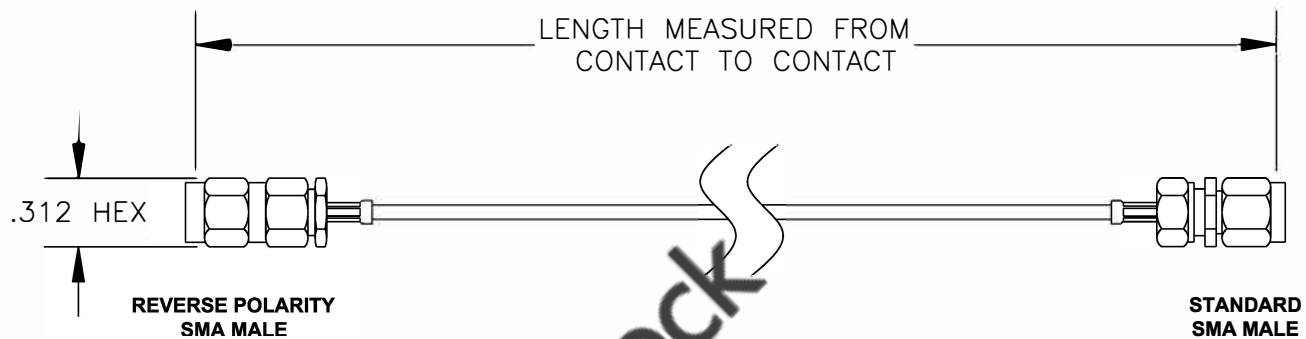

COMPONENTS	IMPEDANCE
REVERSE POLARITY SMA MALE	50 OHM
STANDARD SMA MALE	50 OHM

Standard Lengths	
-12	12"
-24	24"
-36	36"
-48	48"
-60	60"
-XXX	Custom Length in inches

8TH FLOOR, BUILDING 1, YONGFU SCIENCE AND TECHNOLOGY CENTER INDUSTRIAL PARK, NANZHA DISTRICT 5, HUMEN, 523900, DONGGUAN, GUANGDONG, CHINA
 WEBSITE: www.ebeestock.com
 EMAIL: sales@ebeestock.com

ET37100		DES. CABLE ASSEMBLY, RG178B/U, REVERSE POLARITY SMA MALE TO STANDARD SMA MALE		
----------------	--	---	--	--

REV. A	FSCM NO. 53919	CAD FILE 020608	SCALE N/A	SIZE A 147
--------	-----------------------	-----------------	-----------	------------

- NOTES:**
- UNLESS OTHERWISE SPECIFIED ALL DIMENSIONS ARE NOMINAL.
 - ALL SPECIFICATIONS ARE SUBJECT TO CHANGE WITHOUT NOTICE AT ANY TIME.
 - DIMENSIONS ARE IN INCHES.
 - LENGTH TOLERANCE IS $\pm 1.5\%$ OR $\pm 3/8"$, WHICHEVER IS GREATER.