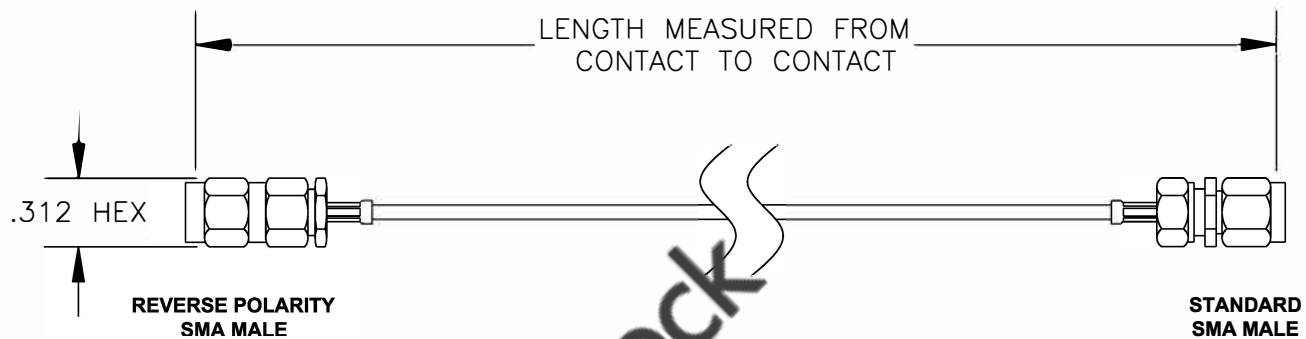

COMPONENTS	IMPEDANCE
REVERSE POLARITY SMA MALE	50 OHM
STANDARD SMA MALE	50 OHM

Standard Lengths	
-12	12"
-24	24"
-36	36"
-48	48"
-60	60"
-XXX	Custom Length in inches

8TH FLOOR, BUILDING 1, YONGFU SCIENCE AND TECHNOLOGY CENTER INDUSTRIAL PARK, NANZHA DISTRICT 5, HUMEN, 523900, DONGGUAN, GUANGDONG, CHINA
 WEBSITE: www.ebeestock.com
 EMAIL: sales@ebeestock.com

ET37101		DES. CABLE ASSEMBLY, RG178B/U, REVERSE POLARITY SMA MALE TO STANDARD SMA MALE		
REV. A	FSCM NO. 53919	CAD FILE 020608	SCALE N/A	SIZE A 147

- NOTES:**
- UNLESS OTHERWISE SPECIFIED ALL DIMENSIONS ARE NOMINAL.
 - ALL SPECIFICATIONS ARE SUBJECT TO CHANGE WITHOUT NOTICE AT ANY TIME.
 - DIMENSIONS ARE IN INCHES.
 - LENGTH TOLERANCE IS $\pm 1.5\%$ OR $\pm 3/8"$, WHICHEVER IS GREATER.