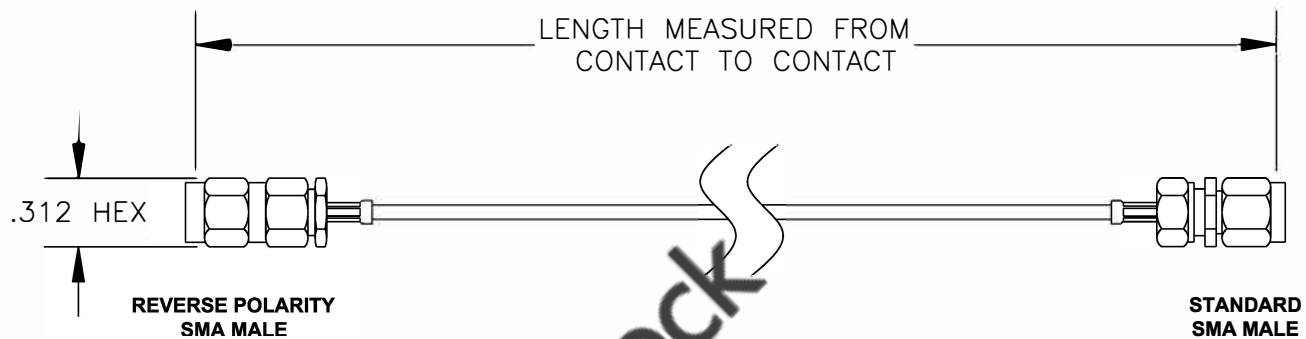

COMPONENTS	IMPEDANCE
REVERSE POLARITY SMA MALE	50 OHM
STANDARD SMA MALE	50 OHM

Standard Lengths	
-12	12"
-24	24"
-36	36"
-48	48"
-60	60"
-XXX	Custom Length in inches

**8TH FLOOR, BUILDING 1, YONGFU SCIENCE AND TECHNOLOGY CENTER INDUSTRIAL PARK, NANZHA DISTRICT 5, HUMEN, 523900, DONGGUAN, GUANGDONG, CHINA**  
 WEBSITE: [www.ebeestock.com](http://www.ebeestock.com)  
 EMAIL: [sales@ebeestock.com](mailto:sales@ebeestock.com)

<b>ET37102</b>		DES. CABLE ASSEMBLY, RG178B/U, REVERSE POLARITY SMA MALE TO STANDARD SMA MALE	
----------------	--	---	--

REV. A	<b>FSCM NO. 53919</b>	CAD FILE 020608	SCALE N/A	SIZE A 147
--------	-----------------------	-----------------	-----------	------------

- NOTES:**
- UNLESS OTHERWISE SPECIFIED ALL DIMENSIONS ARE NOMINAL.
  - ALL SPECIFICATIONS ARE SUBJECT TO CHANGE WITHOUT NOTICE AT ANY TIME.
  - DIMENSIONS ARE IN INCHES.
  - LENGTH TOLERANCE IS  $\pm 1.5\%$  OR  $\pm 3/8"$ , WHICHEVER IS GREATER.