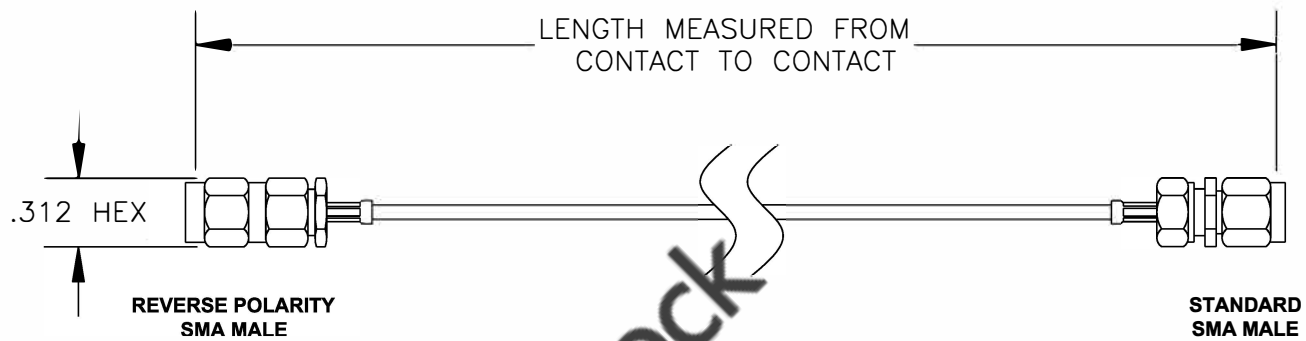

COMPONENTS	IMPEDANCE
REVERSE POLARITY SMA MALE	50 OHM
STANDARD SMA MALE	50 OHM

Standard Lengths	
-12	12"
-24	24"
-36	36"
-48	48"
-60	60"
-XXX	Custom Length in inches

RoHS
Compliance
Certified

8TH FLOOR, BUILDING 1, YONGFU SCIENCE AND TECHNOLOGY CENTER INDUSTRIAL PARK, NANZHA DISTRICT 5, HUMEN, 523900, DONGGUAN, GUANGDONG, CHINA
 WEBSITE: www.ebeestock.com
 EMAIL: sales@ebeestock.com

ET37103		DES. CABLE ASSEMBLY, RG178B/U, REVERSE POLARITY SMA MALE TO STANDARD SMA MALE (LEAD FREE)		
REV. A	FSCM NO. 53919	CAD FILE 020608	SCALE N/A	SIZE A 147

- NOTES:**
- UNLESS OTHERWISE SPECIFIED ALL DIMENSIONS ARE NOMINAL.
 - ALL SPECIFICATIONS ARE SUBJECT TO CHANGE WITHOUT NOTICE AT ANY TIME.
 - DIMENSIONS ARE IN INCHES.
 - LENGTH TOLERANCE IS $\pm 1.5\%$ OR $\pm 3/8"$, WHICHEVER IS GREATER.