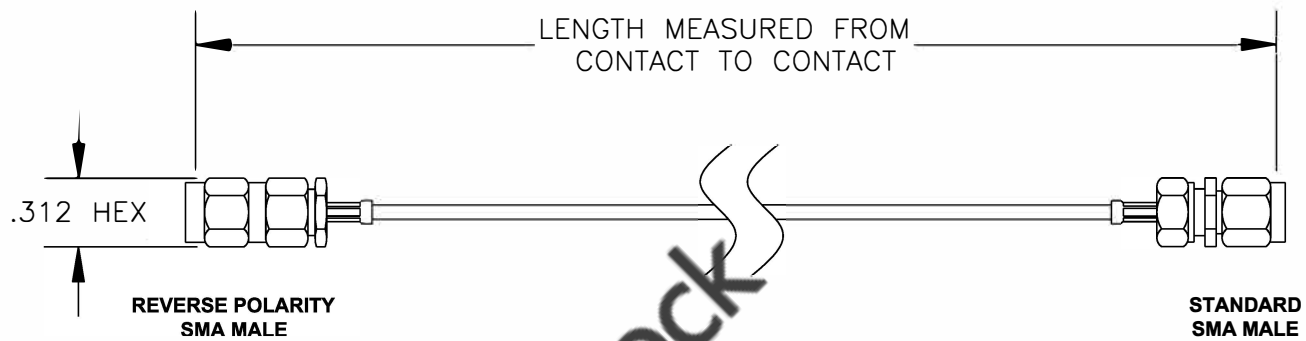

COMPONENTS	IMPEDANCE
REVERSE POLARITY SMA MALE	50 OHM
STANDARD SMA MALE	50 OHM

Standard Lengths	
-12	12"
-24	24"
-36	36"
-48	48"
-60	60"
-XXX	Custom Length in inches

RoHS  
Compliance  
Certified

**8TH FLOOR, BUILDING 1, YONGFU SCIENCE AND TECHNOLOGY CENTER INDUSTRIAL PARK, NANZHA DISTRICT 5, HUMEN, 523900, DONGGUAN, GUANGDONG, CHINA**  
 WEBSITE: [www.ebeestock.com](http://www.ebeestock.com)  
 EMAIL: [sales@ebeestock.com](mailto:sales@ebeestock.com)

<b>ET37104</b>		DES. CABLE ASSEMBLY, RG178B/U, REVERSE POLARITY SMA MALE TO STANDARD SMA MALE (LEAD FREE)		
REV. A	<b>FSCM NO. 53919</b>	CAD FILE 020608	SCALE N/A	SIZE A 147

- NOTES:**
1. UNLESS OTHERWISE SPECIFIED ALL DIMENSIONS ARE NOMINAL.
  2. ALL SPECIFICATIONS ARE SUBJECT TO CHANGE WITHOUT NOTICE AT ANY TIME.
  3. DIMENSIONS ARE IN INCHES.
  4. LENGTH TOLERANCE IS  $\pm 1.5\%$  OR  $\pm 3/8"$ , WHICHEVER IS GREATER.