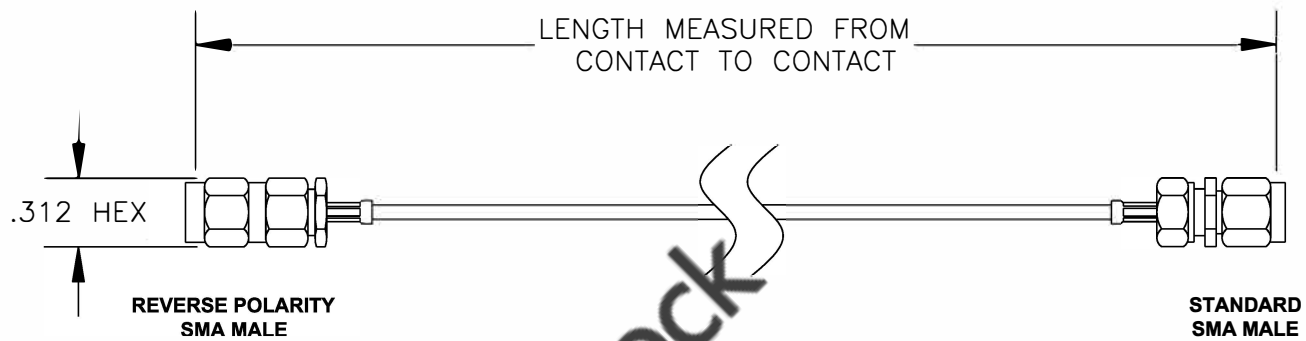

COMPONENTS	IMPEDANCE
REVERSE POLARITY SMA MALE	50 OHM
STANDARD SMA MALE	50 OHM

Standard Lengths	
-12	12"
-24	24"
-36	36"
-48	48"
-60	60"
-XXX	Custom Length in inches

RoHS
Compliance
Certified

8TH FLOOR, BUILDING 1, YONGFU SCIENCE AND TECHNOLOGY CENTER INDUSTRIAL PARK, NANZHA DISTRICT 5, HUMEN, 523900, DONGGUAN, GUANGDONG, CHINA
 WEBSITE: www.ebeestock.com
 EMAIL: sales@ebeestock.com

ET37106		DES. CABLE ASSEMBLY, RG178B/U, REVERSE POLARITY SMA MALE TO STANDARD SMA MALE (LEAD FREE)		
REV. A	FSCM NO. 53919	CAD FILE 020608	SCALE N/A	SIZE A 147

- NOTES:**
- UNLESS OTHERWISE SPECIFIED ALL DIMENSIONS ARE NOMINAL.
 - ALL SPECIFICATIONS ARE SUBJECT TO CHANGE WITHOUT NOTICE AT ANY TIME.
 - DIMENSIONS ARE IN INCHES.
 - LENGTH TOLERANCE IS $\pm 1.5\%$ OR $\pm 3/8"$, WHICHEVER IS GREATER.