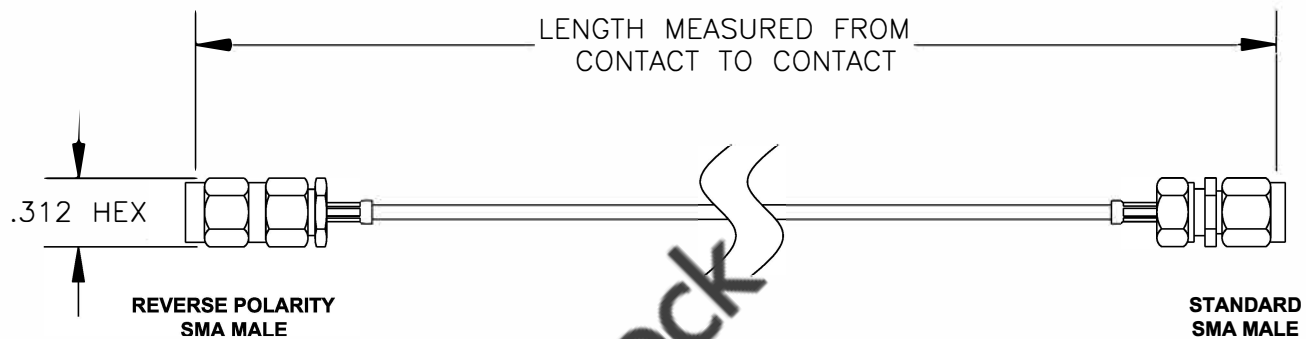

COMPONENTS	IMPEDANCE
REVERSE POLARITY SMA MALE	50 OHM
STANDARD SMA MALE	50 OHM

Standard Lengths	
-12	12"
-24	24"
-36	36"
-48	48"
-60	60"
-XXX	Custom Length in inches

RoHS
Compliance
Certified

8TH FLOOR, BUILDING 1, YONGFU SCIENCE AND TECHNOLOGY CENTER INDUSTRIAL PARK, NANZHA DISTRICT 5, HUMEN, 523900, DONGGUAN, GUANGDONG, CHINA
 WEBSITE: www.ebeestock.com
 EMAIL: sales@ebeestock.com

ET37107		DES. CABLE ASSEMBLY, RG178B/U, REVERSE POLARITY SMA MALE TO STANDARD SMA MALE (LEAD FREE)		
REV. A	FSCM NO. 53919	CAD FILE 020608	SCALE N/A	SIZE A 147

- NOTES:**
- UNLESS OTHERWISE SPECIFIED ALL DIMENSIONS ARE NOMINAL.
 - ALL SPECIFICATIONS ARE SUBJECT TO CHANGE WITHOUT NOTICE AT ANY TIME.
 - DIMENSIONS ARE IN INCHES.
 - LENGTH TOLERANCE IS $\pm 1.5\%$ OR $\pm 3/8"$, WHICHEVER IS GREATER.