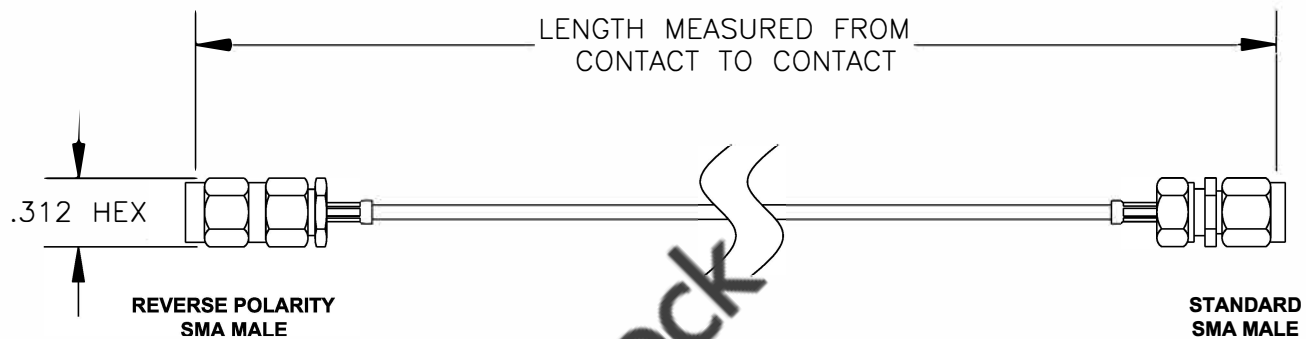

COMPONENTS	IMPEDANCE
REVERSE POLARITY SMA MALE	50 OHM
STANDARD SMA MALE	50 OHM

Standard Lengths	
-12	12"
-24	24"
-36	36"
-48	48"
-60	60"
-XXX	Custom Length in inches

ebeestock

RoHS  
2002/95/EC

RoHS  
Compliance  
Certified

ET37108

DES. CABLE ASSEMBLY, RG178B/U, REVERSE  
POLARITY SMA MALE TO STANDARD SMA  
MALE (LEAD FREE)

REV. A	FSCM NO. 53919	CAD FILE 020608	SCALE N/A	SIZE A 147
--------	----------------	-----------------	-----------	------------

NOTES:

1. UNLESS OTHERWISE SPECIFIED ALL DIMENSIONS ARE NOMINAL.
2. ALL SPECIFICATIONS ARE SUBJECT TO CHANGE WITHOUT NOTICE AT ANY TIME.
3. DIMENSIONS ARE IN INCHES.
4. LENGTH TOLERANCE IS  $\pm 1.5\%$  OR  $\pm 3/8"$ , WHICHEVER IS GREATER.