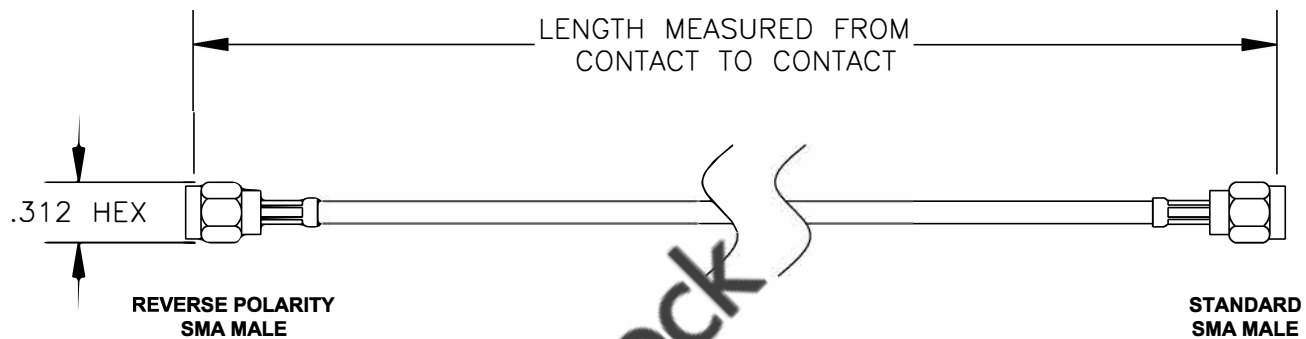

COMPONENTS	IMPEDANCE
REVERSE POLARITY SMA MALE	50 OHM
STANDARD SMA MALE	50 OHM

Standard Lengths	
-12	12"
-24	24"
-36	36"
-48	48"
-60	60"
-XXX	Custom Length in inches

8TH FLOOR, BUILDING 1, YONGFU SCIENCE AND TECHNOLOGY CENTER INDUSTRIAL PARK, NANZHA DISTRICT 5, HUMEN, 523900, DONGGUAN, GUANGDONG, CHINA
 WEBSITE: www.ebeestock.com
 EMAIL: sales@ebeestock.com

ET37110	DES. CABLE ASSEMBLY, RG188A/U, REVERSE POLARITY SMA MALE TO STANDARD SMA MALE
----------------	---

REV. A	FSCM NO. 53919	CAD FILE 020608	SCALE N/A	SIZE A	147
--------	-----------------------	-----------------	-----------	--------	-----

- NOTES:**
- UNLESS OTHERWISE SPECIFIED ALL DIMENSIONS ARE NOMINAL.
 - ALL SPECIFICATIONS ARE SUBJECT TO CHANGE WITHOUT NOTICE AT ANY TIME.
 - DIMENSIONS ARE IN INCHES.
 - LENGTH TOLERANCE IS $\pm 1.5\%$ OR $\pm 3/8"$, WHICHEVER IS GREATER.