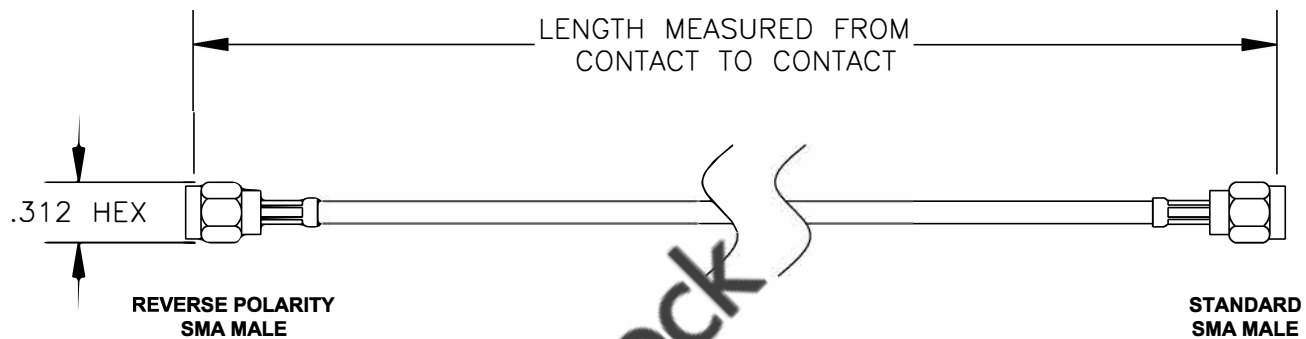

COMPONENTS	IMPEDANCE
REVERSE POLARITY SMA MALE	50 OHM
STANDARD SMA MALE	50 OHM

Standard Lengths	
-12	12"
-24	24"
-36	36"
-48	48"
-60	60"
-XXX	Custom Length in inches

**8TH FLOOR, BUILDING 1, YONGFU SCIENCE AND TECHNOLOGY CENTER INDUSTRIAL PARK, NANZHA DISTRICT 5, HUMEN, 523900, DONGGUAN, GUANGDONG, CHINA**  
 WEBSITE: [www.ebeestock.com](http://www.ebeestock.com)  
 EMAIL: [sales@ebeestock.com](mailto:sales@ebeestock.com)

<b>ET37112</b>	DES. CABLE ASSEMBLY, RG188A/U, REVERSE POLARITY SMA MALE TO STANDARD SMA MALE
----------------	---

REV. A	<b>FSCM NO. 53919</b>	CAD FILE 020608	SCALE N/A	SIZE A	147
--------	-----------------------	-----------------	-----------	--------	-----

- NOTES:**
- UNLESS OTHERWISE SPECIFIED ALL DIMENSIONS ARE NOMINAL.
  - ALL SPECIFICATIONS ARE SUBJECT TO CHANGE WITHOUT NOTICE AT ANY TIME.
  - DIMENSIONS ARE IN INCHES.
  - LENGTH TOLERANCE IS  $\pm 1.5\%$  OR  $\pm 3/8"$ , WHICHEVER IS GREATER.