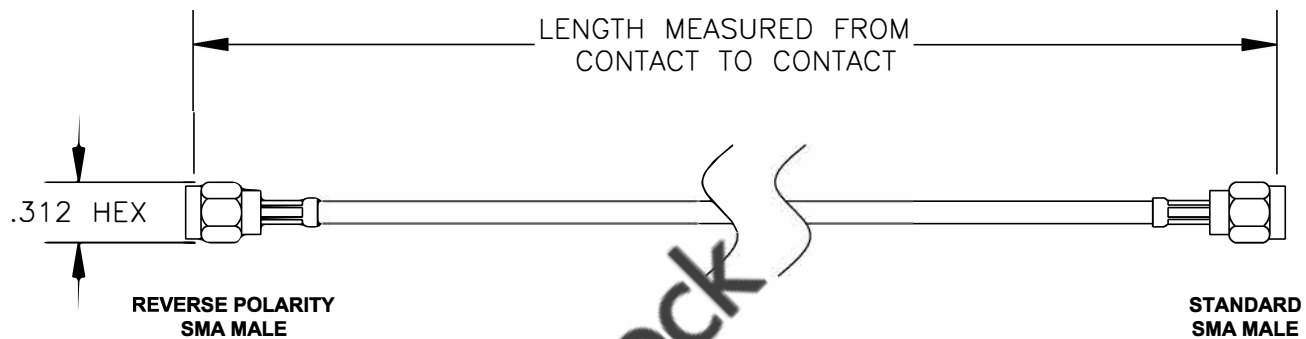

COMPONENTS	IMPEDANCE
REVERSE POLARITY SMA MALE	50 OHM
STANDARD SMA MALE	50 OHM

Standard Lengths	
-12	12"
-24	24"
-36	36"
-48	48"
-60	60"
-XXX	Custom Length in inches

**8TH FLOOR, BUILDING 1, YONGFU SCIENCE AND TECHNOLOGY CENTER INDUSTRIAL PARK, NANZHA DISTRICT 5, HUMEN, 523900, DONGGUAN, GUANGDONG, CHINA**  
 WEBSITE: [www.ebeestock.com](http://www.ebeestock.com)  
 EMAIL: [sales@ebeestock.com](mailto:sales@ebeestock.com)

<b>ET37114</b>		DES. CABLE ASSEMBLY, RG188A/U, REVERSE POLARITY SMA MALE TO STANDARD SMA MALE	
----------------	--	---	--

REV. A	<b>FSCM NO. 53919</b>	CAD FILE 020608	SCALE N/A	SIZE A 147
--------	-----------------------	-----------------	-----------	------------

- NOTES:**
- UNLESS OTHERWISE SPECIFIED ALL DIMENSIONS ARE NOMINAL.
  - ALL SPECIFICATIONS ARE SUBJECT TO CHANGE WITHOUT NOTICE AT ANY TIME.
  - DIMENSIONS ARE IN INCHES.
  - LENGTH TOLERANCE IS  $\pm 1.5\%$  OR  $\pm 3/8"$ , WHICHEVER IS GREATER.