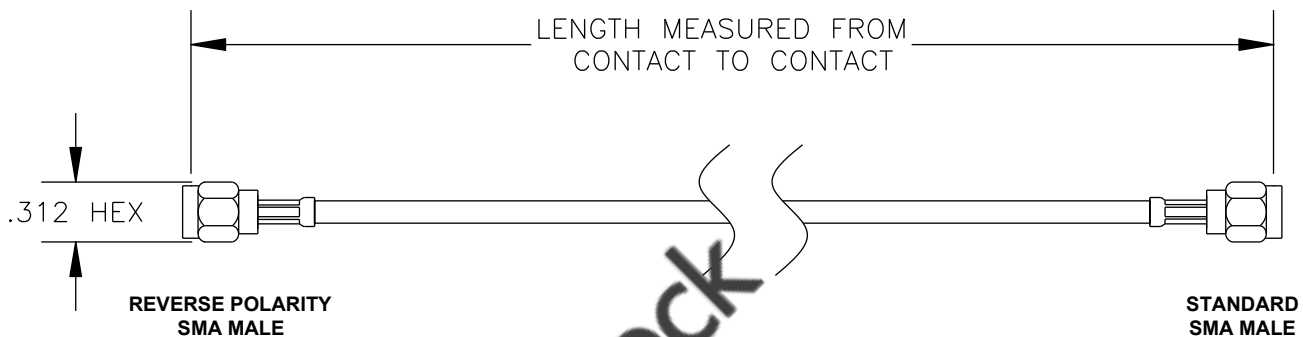

COMPONENTS	IMPEDANCE
REVERSE POLARITY SMA MALE	50 OHM
STANDARD SMA MALE	50 OHM

Standard Lengths	
-12	12"
-24	24"
-36	36"
-48	48"
-60	60"
-XXX	Custom Length in inches

RoHS
Compliance
Certified

8TH FLOOR, BUILDING 1, YONGFU SCIENCE AND TECHNOLOGY CENTER INDUSTRIAL PARK, NANZHA DISTRICT 5, HUMEN, 523900, DONGGUAN, GUANGDONG, CHINA
 WEBSITE: www.ebeestock.com
 EMAIL: sales@ebeestock.com

ET37115		DES. CABLE ASSEMBLY, RG188A/U, REVERSE POLARITY SMA MALE TO STANDARD SMA MALE (LEAD FREE)	
----------------	--	---	--

REV. A	FSCM NO. 53919	CAD FILE 020608	SCALE N/A	SIZE A 147
--------	-----------------------	-----------------	-----------	------------

- NOTES:**
1. UNLESS OTHERWISE SPECIFIED ALL DIMENSIONS ARE NOMINAL.
 2. ALL SPECIFICATIONS ARE SUBJECT TO CHANGE WITHOUT NOTICE AT ANY TIME.
 3. DIMENSIONS ARE IN INCHES.
 4. LENGTH TOLERANCE IS $\pm 1.5\%$ OR $\pm 3/8"$, WHICHEVER IS GREATER.