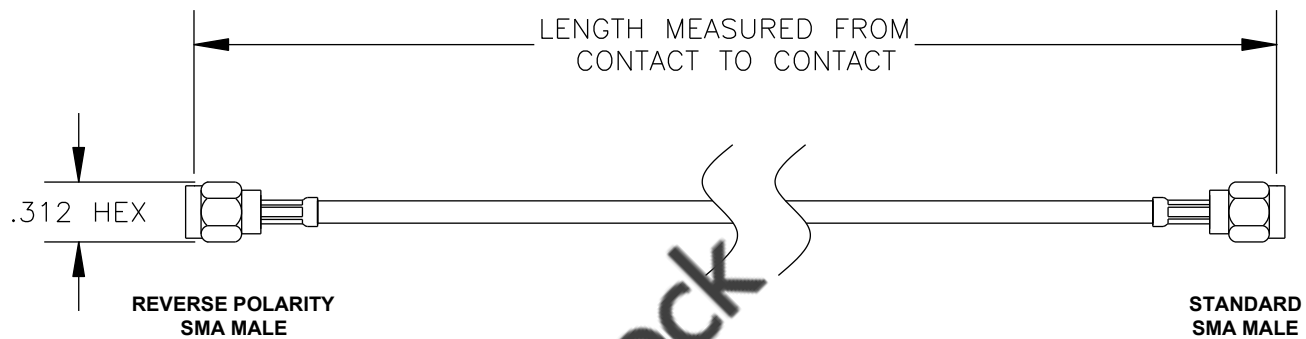

COMPONENTS	IMPEDANCE
REVERSE POLARITY SMA MALE	50 OHM
STANDARD SMA MALE	50 OHM

Standard Lengths	
-12	12"
-24	24"
-36	36"
-48	48"
-60	60"
-XXX	Custom Length in inches

RoHS  
Compliance  
Certified

**8TH FLOOR, BUILDING 1, YONGFU SCIENCE AND TECHNOLOGY CENTER INDUSTRIAL PARK, NANZHA DISTRICT 5, HUMEN, 523900, DONGGUAN, GUANGDONG, CHINA**  
 WEBSITE: [www.ebeestock.com](http://www.ebeestock.com)  
 EMAIL: [sales@ebeestock.com](mailto:sales@ebeestock.com)

<b>ET37116</b>		DES. CABLE ASSEMBLY, RG188A/U, REVERSE POLARITY SMA MALE TO STANDARD SMA MALE (LEAD FREE)	
----------------	--	---	--

REV. A	<b>FSCM NO. 53919</b>	CAD FILE 020608	SCALE N/A	SIZE A 147
--------	-----------------------	-----------------	-----------	------------

- NOTES:**
1. UNLESS OTHERWISE SPECIFIED ALL DIMENSIONS ARE NOMINAL.
  2. ALL SPECIFICATIONS ARE SUBJECT TO CHANGE WITHOUT NOTICE AT ANY TIME.
  3. DIMENSIONS ARE IN INCHES.
  4. LENGTH TOLERANCE IS  $\pm 1.5\%$  OR  $\pm 3/8"$ , WHICHEVER IS GREATER.