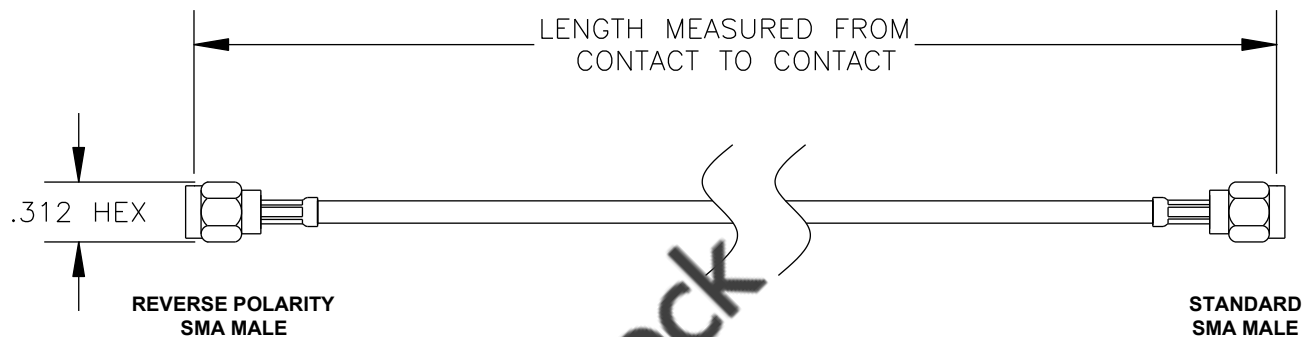

COMPONENTS	IMPEDANCE
REVERSE POLARITY SMA MALE	50 OHM
STANDARD SMA MALE	50 OHM

Standard Lengths	
-12	12"
-24	24"
-36	36"
-48	48"
-60	60"
-XXX	Custom Length in inches

RoHS
Compliance
Certified

8TH FLOOR, BUILDING 1, YONGFU SCIENCE AND TECHNOLOGY CENTER INDUSTRIAL PARK, NANZHA DISTRICT 5, HUMEN, 523900, DONGGUAN, GUANGDONG, CHINA
 WEBSITE: www.ebeestock.com
 EMAIL: sales@ebeestock.com

ET37117		DES. CABLE ASSEMBLY, RG188A/U, REVERSE POLARITY SMA MALE TO STANDARD SMA MALE (LEAD FREE)	
----------------	--	---	--

REV. A	FSCM NO. 53919	CAD FILE 020608	SCALE N/A	SIZE A 147
--------	-----------------------	-----------------	-----------	------------

- NOTES:**
1. UNLESS OTHERWISE SPECIFIED ALL DIMENSIONS ARE NOMINAL.
 2. ALL SPECIFICATIONS ARE SUBJECT TO CHANGE WITHOUT NOTICE AT ANY TIME.
 3. DIMENSIONS ARE IN INCHES.
 4. LENGTH TOLERANCE IS $\pm 1.5\%$ OR $\pm 3/8"$, WHICHEVER IS GREATER.