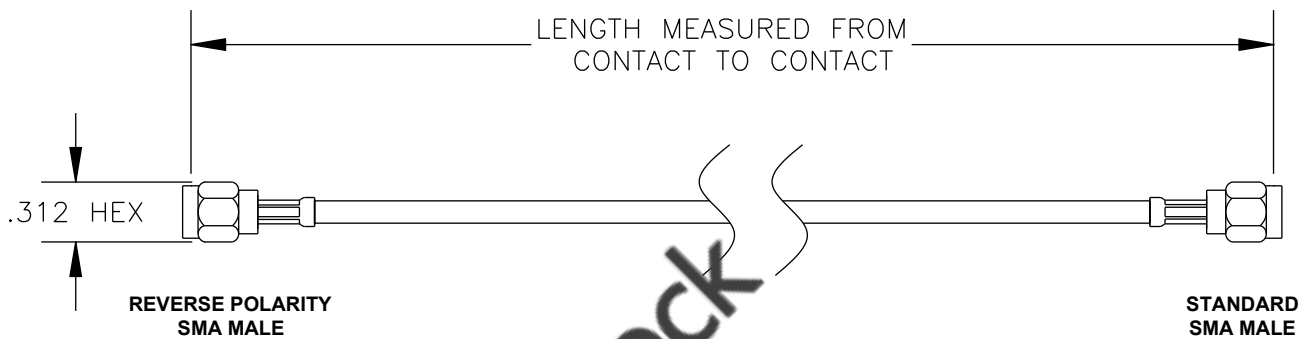

COMPONENTS	IMPEDANCE
REVERSE POLARITY SMA MALE	50 OHM
STANDARD SMA MALE	50 OHM

Standard Lengths	
-12	12"
-24	24"
-36	36"
-48	48"
-60	60"
-XXX	Custom Length in inches

RoHS
Compliance
Certified

8TH FLOOR, BUILDING 1, YONGFU SCIENCE AND TECHNOLOGY CENTER INDUSTRIAL PARK, NANZHA DISTRICT 5, HUMEN, 523900, DONGGUAN, GUANGDONG, CHINA
 WEBSITE: www.ebeestock.com
 EMAIL: sales@ebeestock.com

ET37118		DES. CABLE ASSEMBLY, RG188A/U, REVERSE POLARITY SMA MALE TO STANDARD SMA MALE (LEAD FREE)		
REV. A	FSCM NO. 53919	CAD FILE 020608	SCALE N/A	SIZE A 147

- NOTES:**
1. UNLESS OTHERWISE SPECIFIED ALL DIMENSIONS ARE NOMINAL.
 2. ALL SPECIFICATIONS ARE SUBJECT TO CHANGE WITHOUT NOTICE AT ANY TIME.
 3. DIMENSIONS ARE IN INCHES.
 4. LENGTH TOLERANCE IS $\pm 1.5\%$ OR $\pm 3/8"$, WHICHEVER IS GREATER.