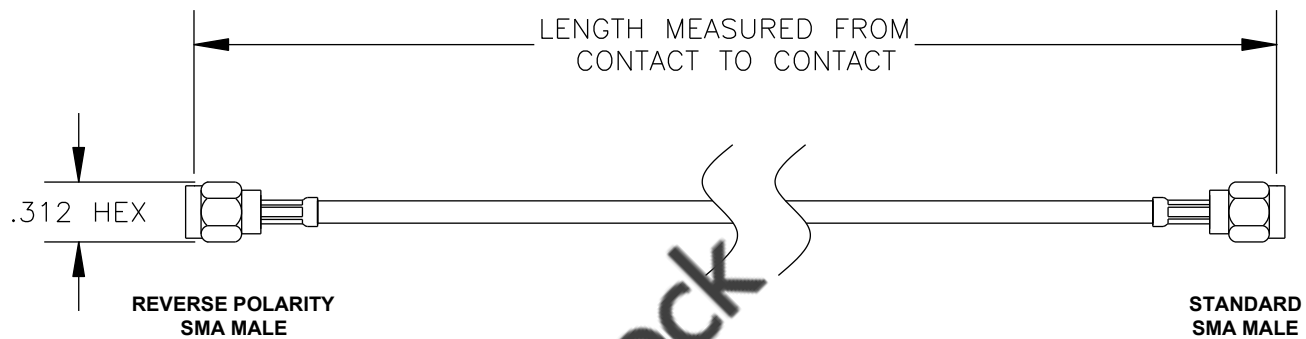

COMPONENTS	IMPEDANCE
REVERSE POLARITY SMA MALE	50 OHM
STANDARD SMA MALE	50 OHM

Standard Lengths	
-12	12"
-24	24"
-36	36"
-48	48"
-60	60"
-XXX	Custom Length in inches

RoHS
Compliance
Certified

8TH FLOOR, BUILDING 1, YONGFU SCIENCE AND TECHNOLOGY CENTER INDUSTRIAL PARK, NANZHA DISTRICT 5, HUMEN, 523900, DONGGUAN, GUANGDONG, CHINA
 WEBSITE: www.ebeestock.com
 EMAIL: sales@ebeestock.com

ET37120		DES. CABLE ASSEMBLY, RG188A/U, REVERSE POLARITY SMA MALE TO STANDARD SMA MALE (LEAD FREE)	
----------------	--	---	--

REV. A	FSCM NO. 53919	CAD FILE 020608	SCALE N/A	SIZE A 147
--------	-----------------------	-----------------	-----------	------------

- NOTES:**
1. UNLESS OTHERWISE SPECIFIED ALL DIMENSIONS ARE NOMINAL.
 2. ALL SPECIFICATIONS ARE SUBJECT TO CHANGE WITHOUT NOTICE AT ANY TIME.
 3. DIMENSIONS ARE IN INCHES.
 4. LENGTH TOLERANCE IS $\pm 1.5\%$ OR $\pm 3/8"$, WHICHEVER IS GREATER.