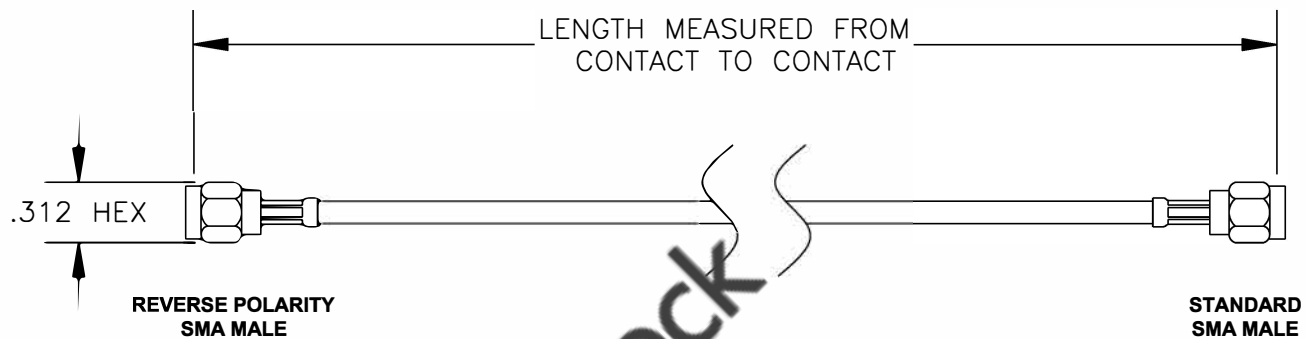

COMPONENTS	IMPEDANCE
REVERSE POLARITY SMA MALE	50 OHM
STANDARD SMA MALE	50 OHM

Standard Lengths	
-12	12"
-24	24"
-36	36"
-48	48"
-60	60"
-XXX	Custom Length in inches

 ebeestock	8TH FLOOR, BUILDING 1, YONGFU SCIENCE AND TECHNOLOGY CENTER INDUSTRIAL PARK, NANZHA DISTRICT 5, HUMEN, 523900, DONGGUAN, GUANGDONG, CHINA			
	WEBSITE: www.ebeestock.com EMAIL: sales@ebeestock.com			
<h1>ET37121</h1>		DES. CABLE ASSEMBLY, RG316/U, REVERSE POLARITY SMA MALE TO STANDARD SMA MALE		
REV. A	FSCM NO. 53919	CAD FILE 020608	SCALE N/A	SIZE A 147

NOTES:

1. UNLESS OTHERWISE SPECIFIED ALL DIMENSIONS ARE NOMINAL.
2. ALL SPECIFICATIONS ARE SUBJECT TO CHANGE WITHOUT NOTICE AT ANY TIME.
3. DIMENSIONS ARE IN INCHES.
4. LENGTH TOLERANCE IS $\pm 1.5\%$ OR $\pm 3/8"$, WHICHEVER IS GREATER.