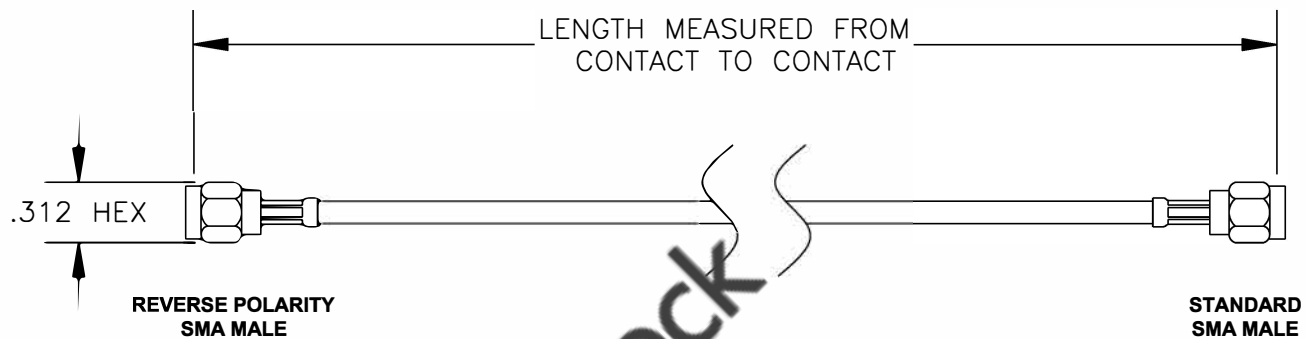

COMPONENTS	IMPEDANCE
REVERSE POLARITY SMA MALE	50 OHM
STANDARD SMA MALE	50 OHM

Standard Lengths	
-12	12"
-24	24"
-36	36"
-48	48"
-60	60"
-XXX	Custom Length in inches

8TH FLOOR, BUILDING 1, YONGFU SCIENCE AND TECHNOLOGY CENTER INDUSTRIAL PARK, NANZHA DISTRICT 5, HUMEN, 523900, DONGGUAN, GUANGDONG, CHINA
 WEBSITE: www.ebeestock.com
 EMAIL: sales@ebeestock.com

ET37122		DES. CABLE ASSEMBLY, RG316/U, REVERSE POLARITY SMA MALE TO STANDARD SMA MALE	
----------------	--	--	--

REV. A	FSCM NO. 53919	CAD FILE 020608	SCALE N/A	SIZE A	147
--------	-----------------------	-----------------	-----------	--------	-----

- NOTES:**
1. UNLESS OTHERWISE SPECIFIED ALL DIMENSIONS ARE NOMINAL.
 2. ALL SPECIFICATIONS ARE SUBJECT TO CHANGE WITHOUT NOTICE AT ANY TIME.
 3. DIMENSIONS ARE IN INCHES.
 4. LENGTH TOLERANCE IS $\pm 1.5\%$ OR $\pm 3/8"$, WHICHEVER IS GREATER.