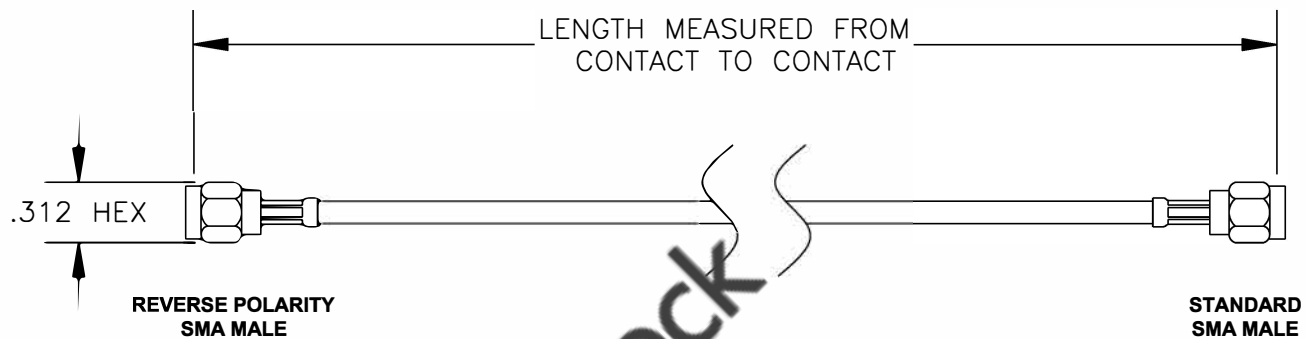

COMPONENTS	IMPEDANCE
REVERSE POLARITY SMA MALE	50 OHM
STANDARD SMA MALE	50 OHM

Standard Lengths	
-12	12"
-24	24"
-36	36"
-48	48"
-60	60"
-XXX	Custom Length in inches

8TH FLOOR, BUILDING 1, YONGFU SCIENCE AND TECHNOLOGY CENTER INDUSTRIAL PARK, NANZHA DISTRICT 5, HUMEN, 523900, DONGGUAN, GUANGDONG, CHINA
 WEBSITE: www.ebeestock.com
 EMAIL: sales@ebeestock.com

ET37123		DES. CABLE ASSEMBLY, RG316/U, REVERSE POLARITY SMA MALE TO STANDARD SMA MALE	
----------------	--	--	--

REV. A	FSCM NO. 53919	CAD FILE 020608	SCALE N/A	SIZE A	147
--------	-----------------------	-----------------	-----------	--------	-----

- NOTES:**
- UNLESS OTHERWISE SPECIFIED ALL DIMENSIONS ARE NOMINAL.
 - ALL SPECIFICATIONS ARE SUBJECT TO CHANGE WITHOUT NOTICE AT ANY TIME.
 - DIMENSIONS ARE IN INCHES.
 - LENGTH TOLERANCE IS $\pm 1.5\%$ OR $\pm 3/8"$, WHICHEVER IS GREATER.