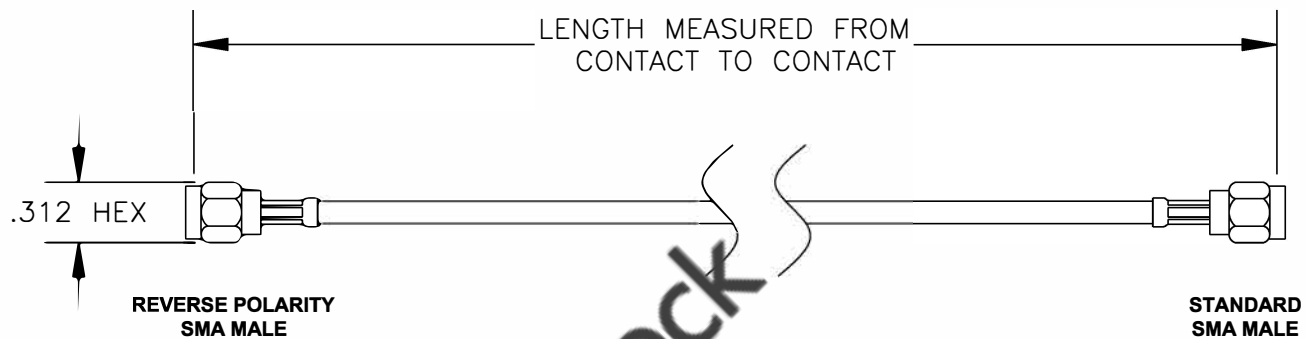

COMPONENTS	IMPEDANCE
REVERSE POLARITY SMA MALE	50 OHM
STANDARD SMA MALE	50 OHM

Standard Lengths	
-12	12"
-24	24"
-36	36"
-48	48"
-60	60"
-XXX	Custom Length in inches

**8TH FLOOR, BUILDING 1, YONGFU SCIENCE AND TECHNOLOGY CENTER INDUSTRIAL PARK, NANZHA DISTRICT 5, HUMEN, 523900, DONGGUAN, GUANGDONG, CHINA**  
 WEBSITE: [www.ebeestock.com](http://www.ebeestock.com)  
 EMAIL: [sales@ebeestock.com](mailto:sales@ebeestock.com)

<b>ET37124</b>	DES. CABLE ASSEMBLY, RG316/U, REVERSE POLARITY SMA MALE TO STANDARD SMA MALE
----------------	--

REV. A	<b>FSCM NO. 53919</b>	CAD FILE 020608	SCALE N/A	SIZE A	147
--------	-----------------------	-----------------	-----------	--------	-----

- NOTES:**
- UNLESS OTHERWISE SPECIFIED ALL DIMENSIONS ARE NOMINAL.
  - ALL SPECIFICATIONS ARE SUBJECT TO CHANGE WITHOUT NOTICE AT ANY TIME.
  - DIMENSIONS ARE IN INCHES.
  - LENGTH TOLERANCE IS  $\pm 1.5\%$  OR  $\pm 3/8"$ , WHICHEVER IS GREATER.