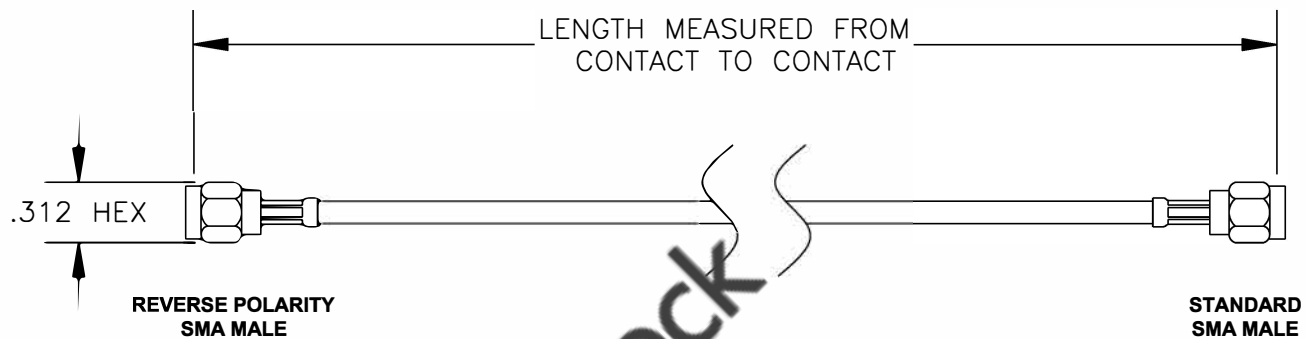

COMPONENTS	IMPEDANCE
REVERSE POLARITY SMA MALE	50 OHM
STANDARD SMA MALE	50 OHM

Standard Lengths	
-12	12"
-24	24"
-36	36"
-48	48"
-60	60"
-XXX	Custom Length in inches

**8TH FLOOR, BUILDING 1, YONGFU SCIENCE AND TECHNOLOGY CENTER INDUSTRIAL PARK, NANZHA DISTRICT 5, HUMEN, 523900, DONGGUAN, GUANGDONG, CHINA**  
 WEBSITE: [www.ebeestock.com](http://www.ebeestock.com)  
 EMAIL: [sales@ebeestock.com](mailto:sales@ebeestock.com)

<b>ET37126</b>	DES. CABLE ASSEMBLY, RG316/U, REVERSE POLARITY SMA MALE TO STANDARD SMA MALE
----------------	--

REV. A	<b>FSCM NO. 53919</b>	CAD FILE 020608	SCALE N/A	SIZE A	147
--------	-----------------------	-----------------	-----------	--------	-----

- NOTES:**
- UNLESS OTHERWISE SPECIFIED ALL DIMENSIONS ARE NOMINAL.
  - ALL SPECIFICATIONS ARE SUBJECT TO CHANGE WITHOUT NOTICE AT ANY TIME.
  - DIMENSIONS ARE IN INCHES.
  - LENGTH TOLERANCE IS  $\pm 1.5\%$  OR  $\pm 3/8"$ , WHICHEVER IS GREATER.