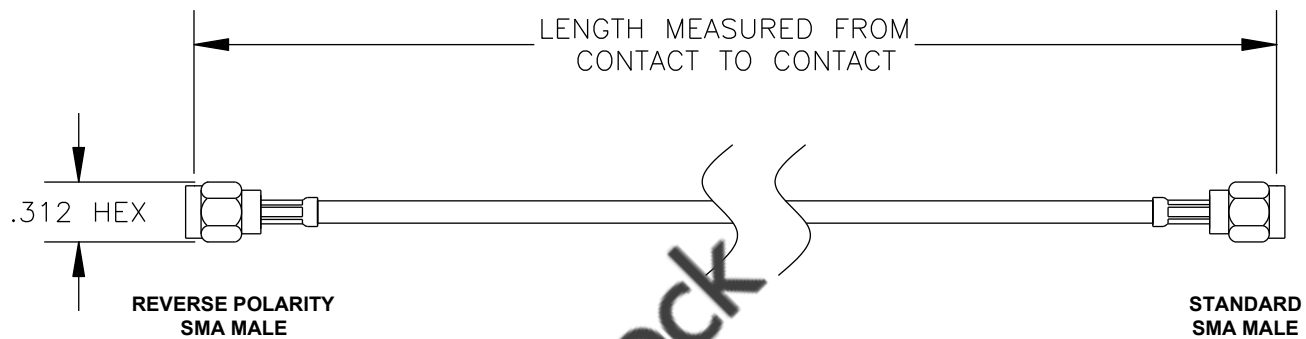

COMPONENTS	IMPEDANCE
REVERSE POLARITY SMA MALE	50 OHM
STANDARD SMA MALE	50 OHM

Standard Lengths	
-12	12"
-24	24"
-36	36"
-48	48"
-60	60"
-XXX	Custom Length in inches

RoHS
Compliance
Certified

8TH FLOOR, BUILDING 1, YONGFU SCIENCE AND TECHNOLOGY CENTER INDUSTRIAL PARK, NANZHA DISTRICT 5, HUMEN, 523900, DONGGUAN, GUANGDONG, CHINA
 WEBSITE: www.ebeestock.com
 EMAIL: sales@ebeestock.com

ET37127		DES. CABLE ASSEMBLY, RG316/U, REVERSE POLARITY SMA MALE TO STANDARD SMA MALE (LEAD FREE)	
----------------	--	--	--

REV. A	FSCM NO. 53919	CAD FILE 020608	SCALE N/A	SIZE A 147
--------	-----------------------	-----------------	-----------	------------

- NOTES:**
1. UNLESS OTHERWISE SPECIFIED ALL DIMENSIONS ARE NOMINAL.
 2. ALL SPECIFICATIONS ARE SUBJECT TO CHANGE WITHOUT NOTICE AT ANY TIME.
 3. DIMENSIONS ARE IN INCHES.
 4. LENGTH TOLERANCE IS $\pm 1.5\%$ OR $\pm 3/8"$, WHICHEVER IS GREATER.