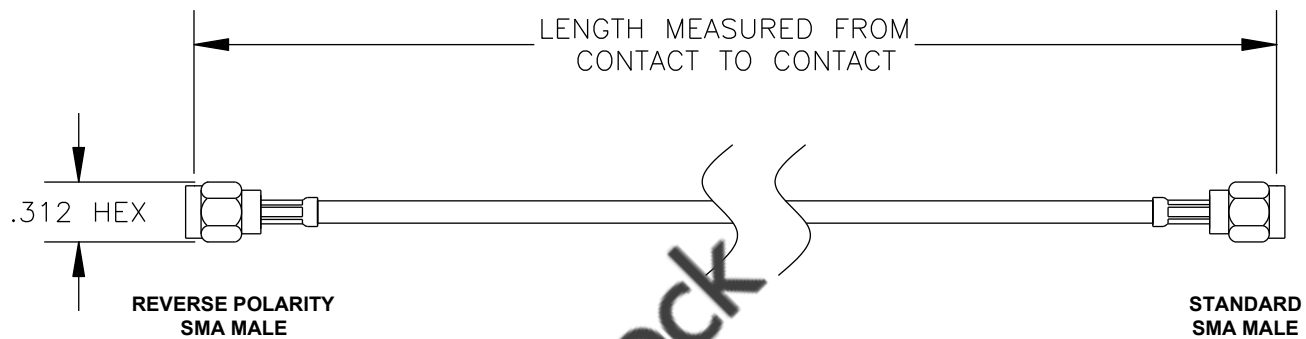

COMPONENTS	IMPEDANCE
REVERSE POLARITY SMA MALE	50 OHM
STANDARD SMA MALE	50 OHM

Standard Lengths	
-12	12"
-24	24"
-36	36"
-48	48"
-60	60"
-XXX	Custom Length in inches

RoHS  
Compliance  
Certified

**8TH FLOOR, BUILDING 1, YONGFU SCIENCE AND TECHNOLOGY CENTER INDUSTRIAL PARK, NANZHA DISTRICT 5, HUMEN, 523900, DONGGUAN, GUANGDONG, CHINA**  
 WEBSITE: [www.ebeestock.com](http://www.ebeestock.com)  
 EMAIL: [sales@ebeestock.com](mailto:sales@ebeestock.com)

<b>ET37128</b>		DES. CABLE ASSEMBLY, RG316/U, REVERSE POLARITY SMA MALE TO STANDARD SMA MALE (LEAD FREE)	
----------------	--	--	--

REV. A	<b>FSCM NO. 53919</b>	CAD FILE 020608	SCALE N/A	SIZE A 147
--------	-----------------------	-----------------	-----------	------------

- NOTES:**
1. UNLESS OTHERWISE SPECIFIED ALL DIMENSIONS ARE NOMINAL.
  2. ALL SPECIFICATIONS ARE SUBJECT TO CHANGE WITHOUT NOTICE AT ANY TIME.
  3. DIMENSIONS ARE IN INCHES.
  4. LENGTH TOLERANCE IS  $\pm 1.5\%$  OR  $\pm 3/8"$ , WHICHEVER IS GREATER.