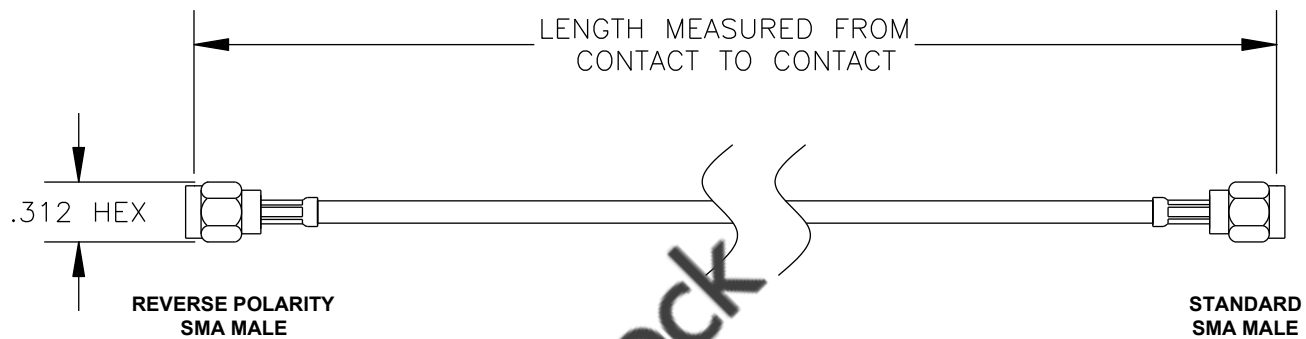

COMPONENTS	IMPEDANCE
REVERSE POLARITY SMA MALE	50 OHM
STANDARD SMA MALE	50 OHM

Standard Lengths	
-12	12"
-24	24"
-36	36"
-48	48"
-60	60"
-XXX	Custom Length in inches

RoHS  
Compliance  
Certified

**8TH FLOOR, BUILDING 1, YONGFU SCIENCE AND TECHNOLOGY CENTER INDUSTRIAL PARK, NANZHA DISTRICT 5, HUMEN, 523900, DONGGUAN, GUANGDONG, CHINA**  
 WEBSITE: [www.ebeestock.com](http://www.ebeestock.com)  
 EMAIL: [sales@ebeestock.com](mailto:sales@ebeestock.com)

<b>ET37129</b>		DES. CABLE ASSEMBLY, RG316/U, REVERSE POLARITY SMA MALE TO STANDARD SMA MALE (LEAD FREE)	
----------------	--	--	--

REV. A	<b>FSCM NO. 53919</b>	CAD FILE 020608	SCALE N/A	SIZE A 147
--------	-----------------------	-----------------	-----------	------------

- NOTES:**
1. UNLESS OTHERWISE SPECIFIED ALL DIMENSIONS ARE NOMINAL.
  2. ALL SPECIFICATIONS ARE SUBJECT TO CHANGE WITHOUT NOTICE AT ANY TIME.
  3. DIMENSIONS ARE IN INCHES.
  4. LENGTH TOLERANCE IS  $\pm 1.5\%$  OR  $\pm 3/8"$ , WHICHEVER IS GREATER.