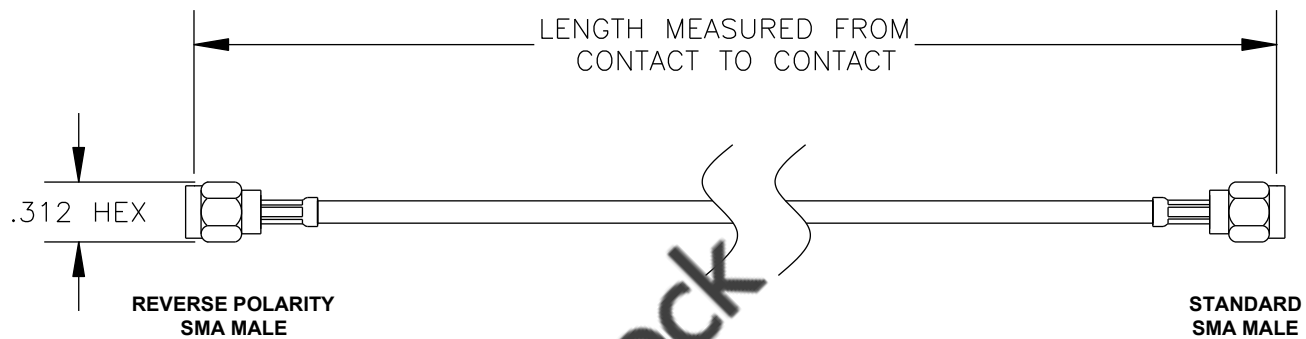

COMPONENTS	IMPEDANCE
REVERSE POLARITY SMA MALE	50 OHM
STANDARD SMA MALE	50 OHM

Standard Lengths	
-12	12"
-24	24"
-36	36"
-48	48"
-60	60"
-XXX	Custom Length in inches

RoHS
Compliance
Certified

8TH FLOOR, BUILDING 1, YONGFU SCIENCE AND TECHNOLOGY CENTER INDUSTRIAL PARK, NANZHA DISTRICT 5, HUMEN, 523900, DONGGUAN, GUANGDONG, CHINA
 WEBSITE: www.ebeestock.com
 EMAIL: sales@ebeestock.com

ET37130		DES. CABLE ASSEMBLY, RG316/U, REVERSE POLARITY SMA MALE TO STANDARD SMA MALE (LEAD FREE)	
----------------	--	--	--

REV. A	FSCM NO. 53919	CAD FILE 020608	SCALE N/A	SIZE A 147
--------	-----------------------	-----------------	-----------	------------

- NOTES:**
1. UNLESS OTHERWISE SPECIFIED ALL DIMENSIONS ARE NOMINAL.
 2. ALL SPECIFICATIONS ARE SUBJECT TO CHANGE WITHOUT NOTICE AT ANY TIME.
 3. DIMENSIONS ARE IN INCHES.
 4. LENGTH TOLERANCE IS $\pm 1.5\%$ OR $\pm 3/8"$, WHICHEVER IS GREATER.