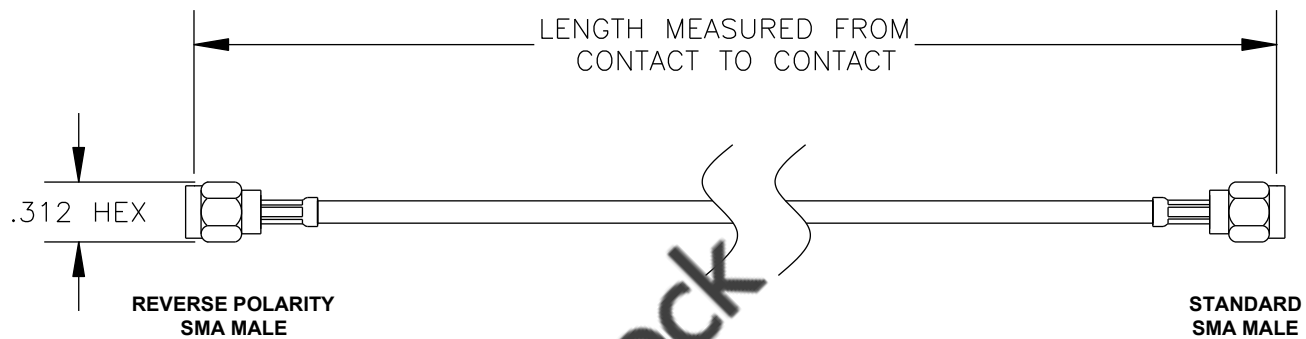

COMPONENTS	IMPEDANCE
REVERSE POLARITY SMA MALE	50 OHM
STANDARD SMA MALE	50 OHM

Standard Lengths	
-12	12"
-24	24"
-36	36"
-48	48"
-60	60"
-XXX	Custom Length in inches

RoHS
Compliance
Certified

8TH FLOOR, BUILDING 1, YONGFU SCIENCE AND TECHNOLOGY CENTER INDUSTRIAL PARK, NANZHA DISTRICT 5, HUMEN, 523900, DONGGUAN, GUANGDONG, CHINA
 WEBSITE: www.ebeestock.com
 EMAIL: sales@ebeestock.com

ET37131		DES. CABLE ASSEMBLY, RG316/U, REVERSE POLARITY SMA MALE TO STANDARD SMA MALE (LEAD FREE)	
----------------	--	--	--

REV. A	FSCM NO. 53919	CAD FILE 020608	SCALE N/A	SIZE A 147
--------	-----------------------	-----------------	-----------	------------

- NOTES:
1. UNLESS OTHERWISE SPECIFIED ALL DIMENSIONS ARE NOMINAL.
 2. ALL SPECIFICATIONS ARE SUBJECT TO CHANGE WITHOUT NOTICE AT ANY TIME.
 3. DIMENSIONS ARE IN INCHES.
 4. LENGTH TOLERANCE IS $\pm 1.5\%$ OR $\pm 3/8"$, WHICHEVER IS GREATER.