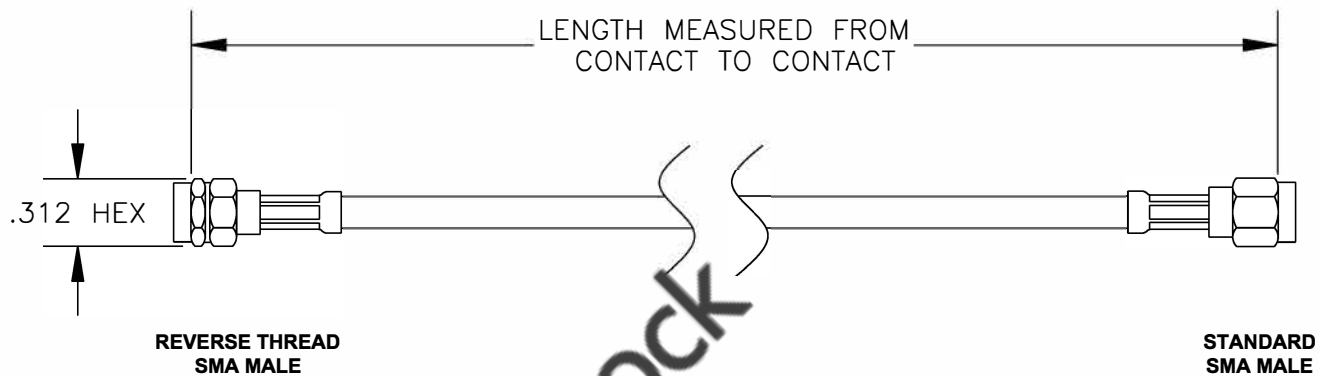

COMPONENTS	IMPEDANCE
REVERSE THREAD SMA MALE	50 OHM
STANDARD SMA MALE	50 OHM

Standard Lengths	
-12	12"
-24	24"
-36	36"
-48	48"
-60	60"
-XXX	Custom Length in inches

8TH FLOOR, BUILDING 1, YONGFU SCIENCE AND TECHNOLOGY CENTER INDUSTRIAL PARK, NANZHA DISTRICT 5, HUMEN, 523900, DONGGUAN, GUANGDONG, CHINA
 WEBSITE: www.ebeestock.com
 EMAIL: sales@ebeestock.com

ET37142		DES. CABLE ASSEMBLY, RG58C/U, REVERSE THREAD SMA MALE TO STANDARD SMA MALE	
----------------	--	--	--

REV. A	FSCM NO. 53919	CAD FILE 020608	SCALE N/A	SIZE A	147
--------	-----------------------	-----------------	-----------	--------	-----

- NOTES:**
1. UNLESS OTHERWISE SPECIFIED ALL DIMENSIONS ARE NOMINAL.
 2. ALL SPECIFICATIONS ARE SUBJECT TO CHANGE WITHOUT NOTICE AT ANY TIME.
 3. DIMENSIONS ARE IN INCHES.
 4. LENGTH TOLERANCE IS $\pm 1.5\%$ OR $\pm 3/8"$, WHICHEVER IS GREATER.