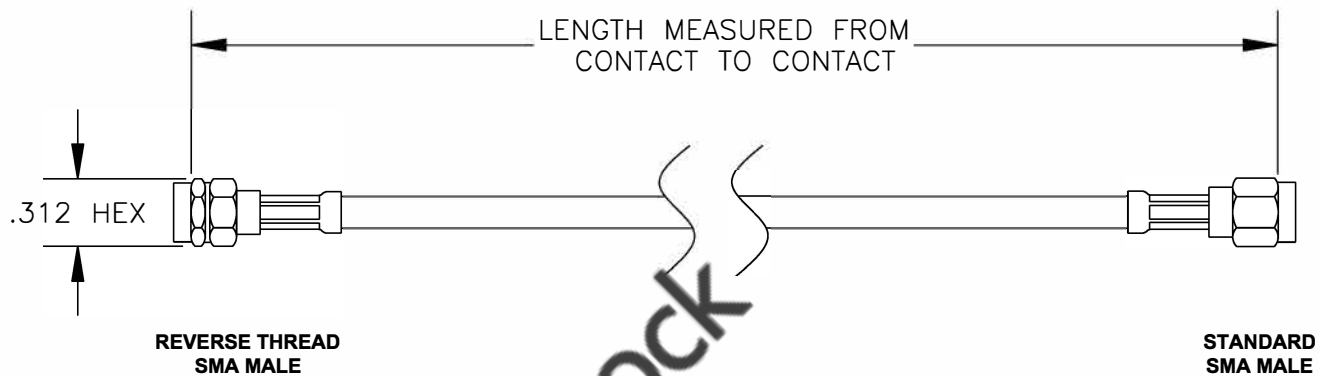

COMPONENTS	IMPEDANCE
REVERSE THREAD SMA MALE	50 OHM
STANDARD SMA MALE	50 OHM

Standard Lengths	
-12	12"
-24	24"
-36	36"
-48	48"
-60	60"
-XXX	Custom Length in inches

8TH FLOOR, BUILDING 1, YONGFU SCIENCE AND TECHNOLOGY CENTER INDUSTRIAL PARK, NANZHA DISTRICT 5, HUMEN, 523900, DONGGUAN, GUANGDONG, CHINA
 WEBSITE: www.ebeestock.com
 EMAIL: sales@ebeestock.com

ET37144		DES. CABLE ASSEMBLY, RG58C/U, REVERSE THREAD SMA MALE TO STANDARD SMA MALE	
----------------	--	--	--

REV. A	FSCM NO. 53919	CAD FILE 020608	SCALE N/A	SIZE A 147
--------	-----------------------	-----------------	-----------	------------

- NOTES:**
- UNLESS OTHERWISE SPECIFIED ALL DIMENSIONS ARE NOMINAL.
 - ALL SPECIFICATIONS ARE SUBJECT TO CHANGE WITHOUT NOTICE AT ANY TIME.
 - DIMENSIONS ARE IN INCHES.
 - LENGTH TOLERANCE IS $\pm 1.5\%$ OR $\pm 3/8"$, WHICHEVER IS GREATER.