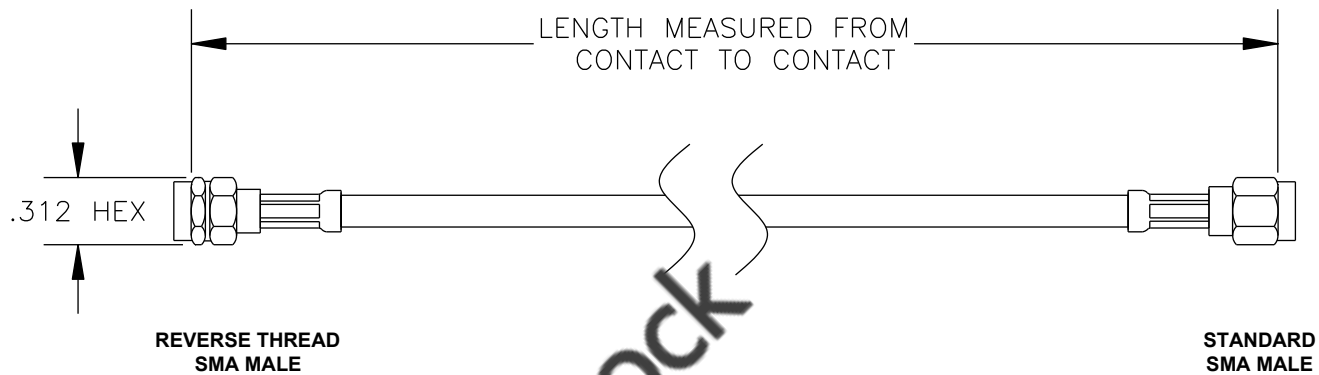

COMPONENTS	IMPEDANCE
REVERSE THREAD SMA MALE	50 OHM
STANDARD SMA MALE	50 OHM

Standard Lengths	
-12	12"
-24	24"
-36	36"
-48	48"
-60	60"
-XXX	Custom Length in inches

RoHS
Compliance
Certified

8TH FLOOR, BUILDING 1, YONGFU SCIENCE AND TECHNOLOGY CENTER INDUSTRIAL PARK, NANZHA DISTRICT 5, HUMEN, 523900, DONGGUAN, GUANGDONG, CHINA
 WEBSITE: www.ebeestock.com
 EMAIL: sales@ebeestock.com

ET37147

DES. CABLE ASSEMBLY, RG58C/U, REVERSE THREAD SMA MALE TO STANDARD SMA MALE (LEAD FREE)

REV. A	FSCM NO. 53919	CAD FILE 020608	SCALE N/A	SIZE A	147
--------	----------------	-----------------	-----------	--------	-----

NOTES:

1. UNLESS OTHERWISE SPECIFIED ALL DIMENSIONS ARE NOMINAL.
2. ALL SPECIFICATIONS ARE SUBJECT TO CHANGE WITHOUT NOTICE AT ANY TIME.
3. DIMENSIONS ARE IN INCHES.
4. LENGTH TOLERANCE IS $\pm 1.5\%$ OR $\pm 3/8"$, WHICHEVER IS GREATER.