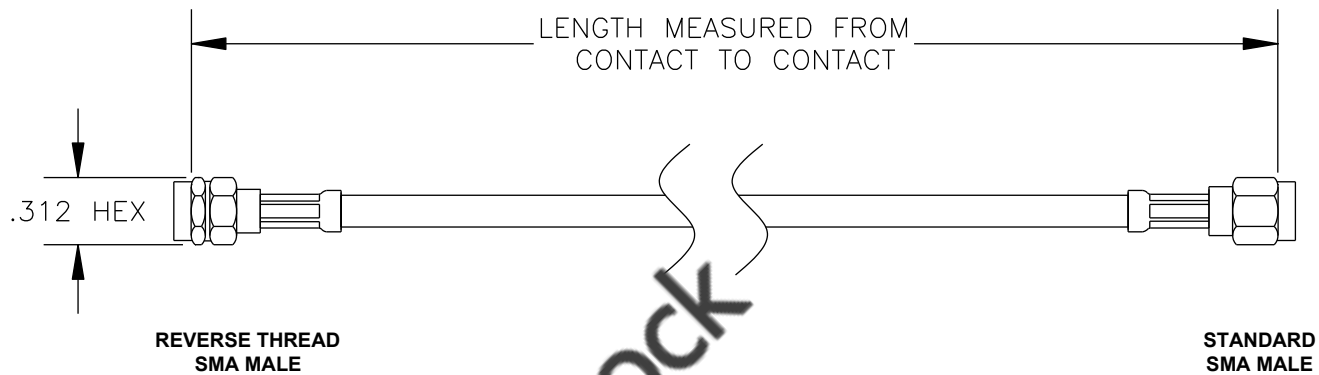

COMPONENTS	IMPEDANCE
REVERSE THREAD SMA MALE	50 OHM
STANDARD SMA MALE	50 OHM

Standard Lengths	
-12	12"
-24	24"
-36	36"
-48	48"
-60	60"
-XXX	Custom Length in inches

RoHS  
Compliance  
Certified

**8TH FLOOR, BUILDING 1, YONGFU SCIENCE AND TECHNOLOGY CENTER INDUSTRIAL PARK, NANZHA DISTRICT 5, HUMEN, 523900, DONGGUAN, GUANGDONG, CHINA**  
 WEBSITE: [www.ebeestock.com](http://www.ebeestock.com)  
 EMAIL: [sales@ebeestock.com](mailto:sales@ebeestock.com)

<b>ET37149</b>		DES. CABLE ASSEMBLY, RG58C/U, REVERSE THREAD SMA MALE TO STANDARD SMA MALE (LEAD FREE)	
REV. A	<b>FSCM NO. 53919</b>	CAD FILE 020608	SCALE N/A SIZE A 147

- NOTES:
1. UNLESS OTHERWISE SPECIFIED ALL DIMENSIONS ARE NOMINAL.
  2. ALL SPECIFICATIONS ARE SUBJECT TO CHANGE WITHOUT NOTICE AT ANY TIME.
  3. DIMENSIONS ARE IN INCHES.
  4. LENGTH TOLERANCE IS  $\pm 1.5\%$  OR  $\pm 3/8"$ , WHICHEVER IS GREATER.