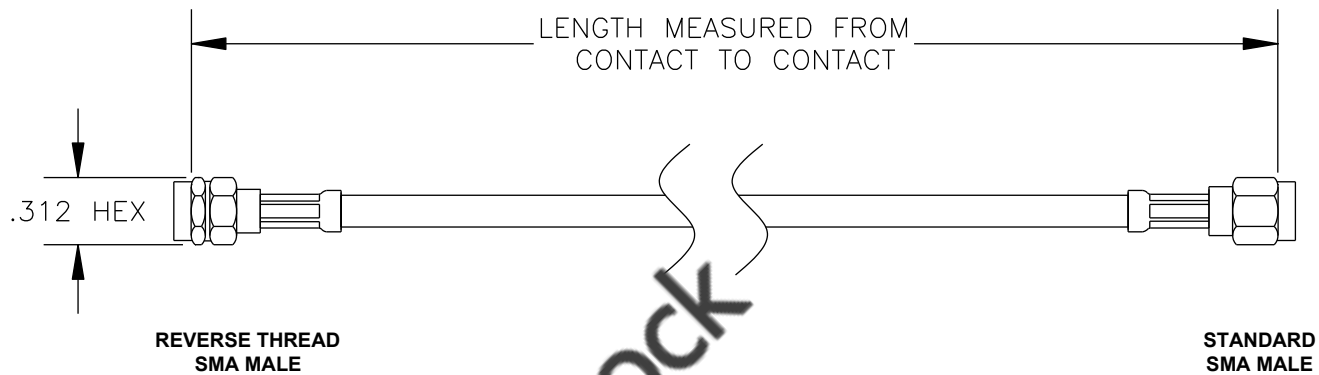

COMPONENTS	IMPEDANCE
REVERSE THREAD SMA MALE	50 OHM
STANDARD SMA MALE	50 OHM

Standard Lengths	
-12	12"
-24	24"
-36	36"
-48	48"
-60	60"
-XXX	Custom Length in inches

RoHS
Compliance
Certified

8TH FLOOR, BUILDING 1, YONGFU SCIENCE AND TECHNOLOGY CENTER INDUSTRIAL PARK, NANZHA DISTRICT 5, HUMEN, 523900, DONGGUAN, GUANGDONG, CHINA
 WEBSITE: www.ebeestock.com
 EMAIL: sales@ebeestock.com

ET37151		DES. CABLE ASSEMBLY, RG58C/U, REVERSE THREAD SMA MALE TO STANDARD SMA MALE (LEAD FREE)		
REV. A	FSCM NO. 53919	CAD FILE 020608	SCALE N/A	SIZE A 147

- NOTES:
1. UNLESS OTHERWISE SPECIFIED ALL DIMENSIONS ARE NOMINAL.
 2. ALL SPECIFICATIONS ARE SUBJECT TO CHANGE WITHOUT NOTICE AT ANY TIME.
 3. DIMENSIONS ARE IN INCHES.
 4. LENGTH TOLERANCE IS $\pm 1.5\%$ OR $\pm 3/8"$, WHICHEVER IS GREATER.