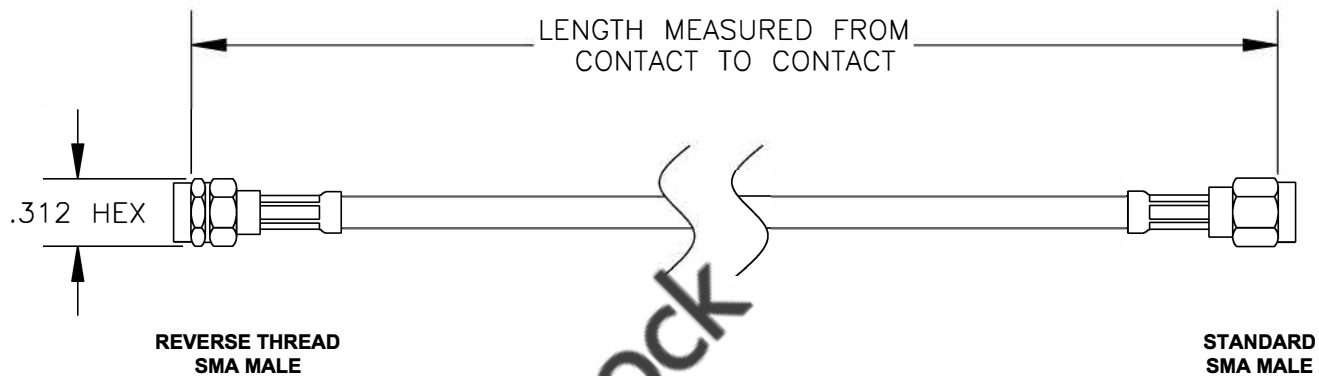

COMPONENTS	IMPEDANCE
REVERSE THREAD SMA MALE	50 OHM
STANDARD SMA MALE	50 OHM

Standard Lengths	
-12	12"
-24	24"
-36	36"
-48	48"
-60	60"
-XXX	Custom Length in inches

ebeestock

**8TH FLOOR, BUILDING 1, YONGFU SCIENCE AND TECHNOLOGY CENTER INDUSTRIAL PARK, NANZHA DISTRICT 5, HUMEN, 523900, DONGGUAN, GUANGDONG, CHINA**  
 WEBSITE: [www.ebeestock.com](http://www.ebeestock.com)  
 EMAIL: [sales@ebeestock.com](mailto:sales@ebeestock.com)

<b>ET37153</b>		DES. CABLE ASSEMBLY, RG142B/U, REVERSE THREAD SMA MALE TO STANDARD SMA MALE	
----------------	--	---	--

REV. A	<b>FSCM NO. 53919</b>	CAD FILE 020608	SCALE N/A	SIZE A	147
--------	-----------------------	-----------------	-----------	--------	-----

- NOTES:**
- UNLESS OTHERWISE SPECIFIED ALL DIMENSIONS ARE NOMINAL.
  - ALL SPECIFICATIONS ARE SUBJECT TO CHANGE WITHOUT NOTICE AT ANY TIME.
  - DIMENSIONS ARE IN INCHES.
  - LENGTH TOLERANCE IS  $\pm 1.5\%$  OR  $\pm 3/8"$ , WHICHEVER IS GREATER.