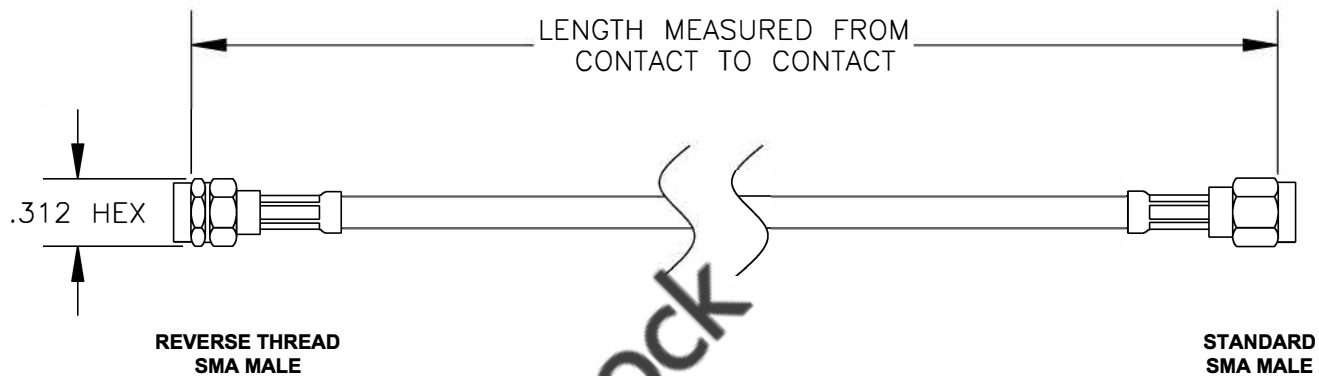

COMPONENTS	IMPEDANCE
REVERSE THREAD SMA MALE	50 OHM
STANDARD SMA MALE	50 OHM

Standard Lengths	
-12	12"
-24	24"
-36	36"
-48	48"
-60	60"
-XXX	Custom Length in inches

8TH FLOOR, BUILDING 1, YONGFU SCIENCE AND TECHNOLOGY CENTER INDUSTRIAL PARK, NANZHA DISTRICT 5, HUMEN, 523900, DONGGUAN, GUANGDONG, CHINA
 WEBSITE: www.ebeestock.com
 EMAIL: sales@ebeestock.com

ET37154		DES. CABLE ASSEMBLY, RG142B/U, REVERSE THREAD SMA MALE TO STANDARD SMA MALE	
----------------	--	---	--

REV. A	FSCM NO. 53919	CAD FILE 020608	SCALE N/A	SIZE A	147
--------	-----------------------	-----------------	-----------	--------	-----

- NOTES:**
- UNLESS OTHERWISE SPECIFIED ALL DIMENSIONS ARE NOMINAL.
 - ALL SPECIFICATIONS ARE SUBJECT TO CHANGE WITHOUT NOTICE AT ANY TIME.
 - DIMENSIONS ARE IN INCHES.
 - LENGTH TOLERANCE IS $\pm 1.5\%$ OR $\pm 3/8"$, WHICHEVER IS GREATER.