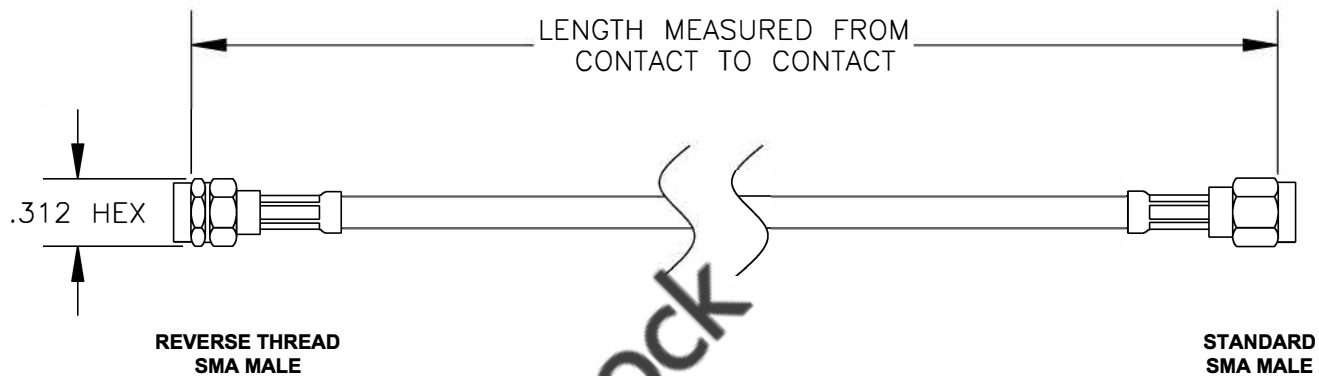

COMPONENTS	IMPEDANCE
REVERSE THREAD SMA MALE	50 OHM
STANDARD SMA MALE	50 OHM

Standard Lengths	
-12	12"
-24	24"
-36	36"
-48	48"
-60	60"
-XXX	Custom Length in inches

ebeestock

8TH FLOOR, BUILDING 1, YONGFU SCIENCE AND TECHNOLOGY CENTER INDUSTRIAL PARK, NANZHA DISTRICT 5, HUMEN, 523900, DONGGUAN, GUANGDONG, CHINA
 WEBSITE: www.ebeestock.com
 EMAIL: sales@ebeestock.com

ET37155		DES. CABLE ASSEMBLY, RG142B/U, REVERSE THREAD SMA MALE TO STANDARD SMA MALE	
----------------	--	---	--

REV. A	FSCM NO. 53919	CAD FILE 020608	SCALE N/A	SIZE A	147
--------	-----------------------	-----------------	-----------	--------	-----

- NOTES:**
- UNLESS OTHERWISE SPECIFIED ALL DIMENSIONS ARE NOMINAL.
 - ALL SPECIFICATIONS ARE SUBJECT TO CHANGE WITHOUT NOTICE AT ANY TIME.
 - DIMENSIONS ARE IN INCHES.
 - LENGTH TOLERANCE IS $\pm 1.5\%$ OR $\pm 3/8"$, WHICHEVER IS GREATER.